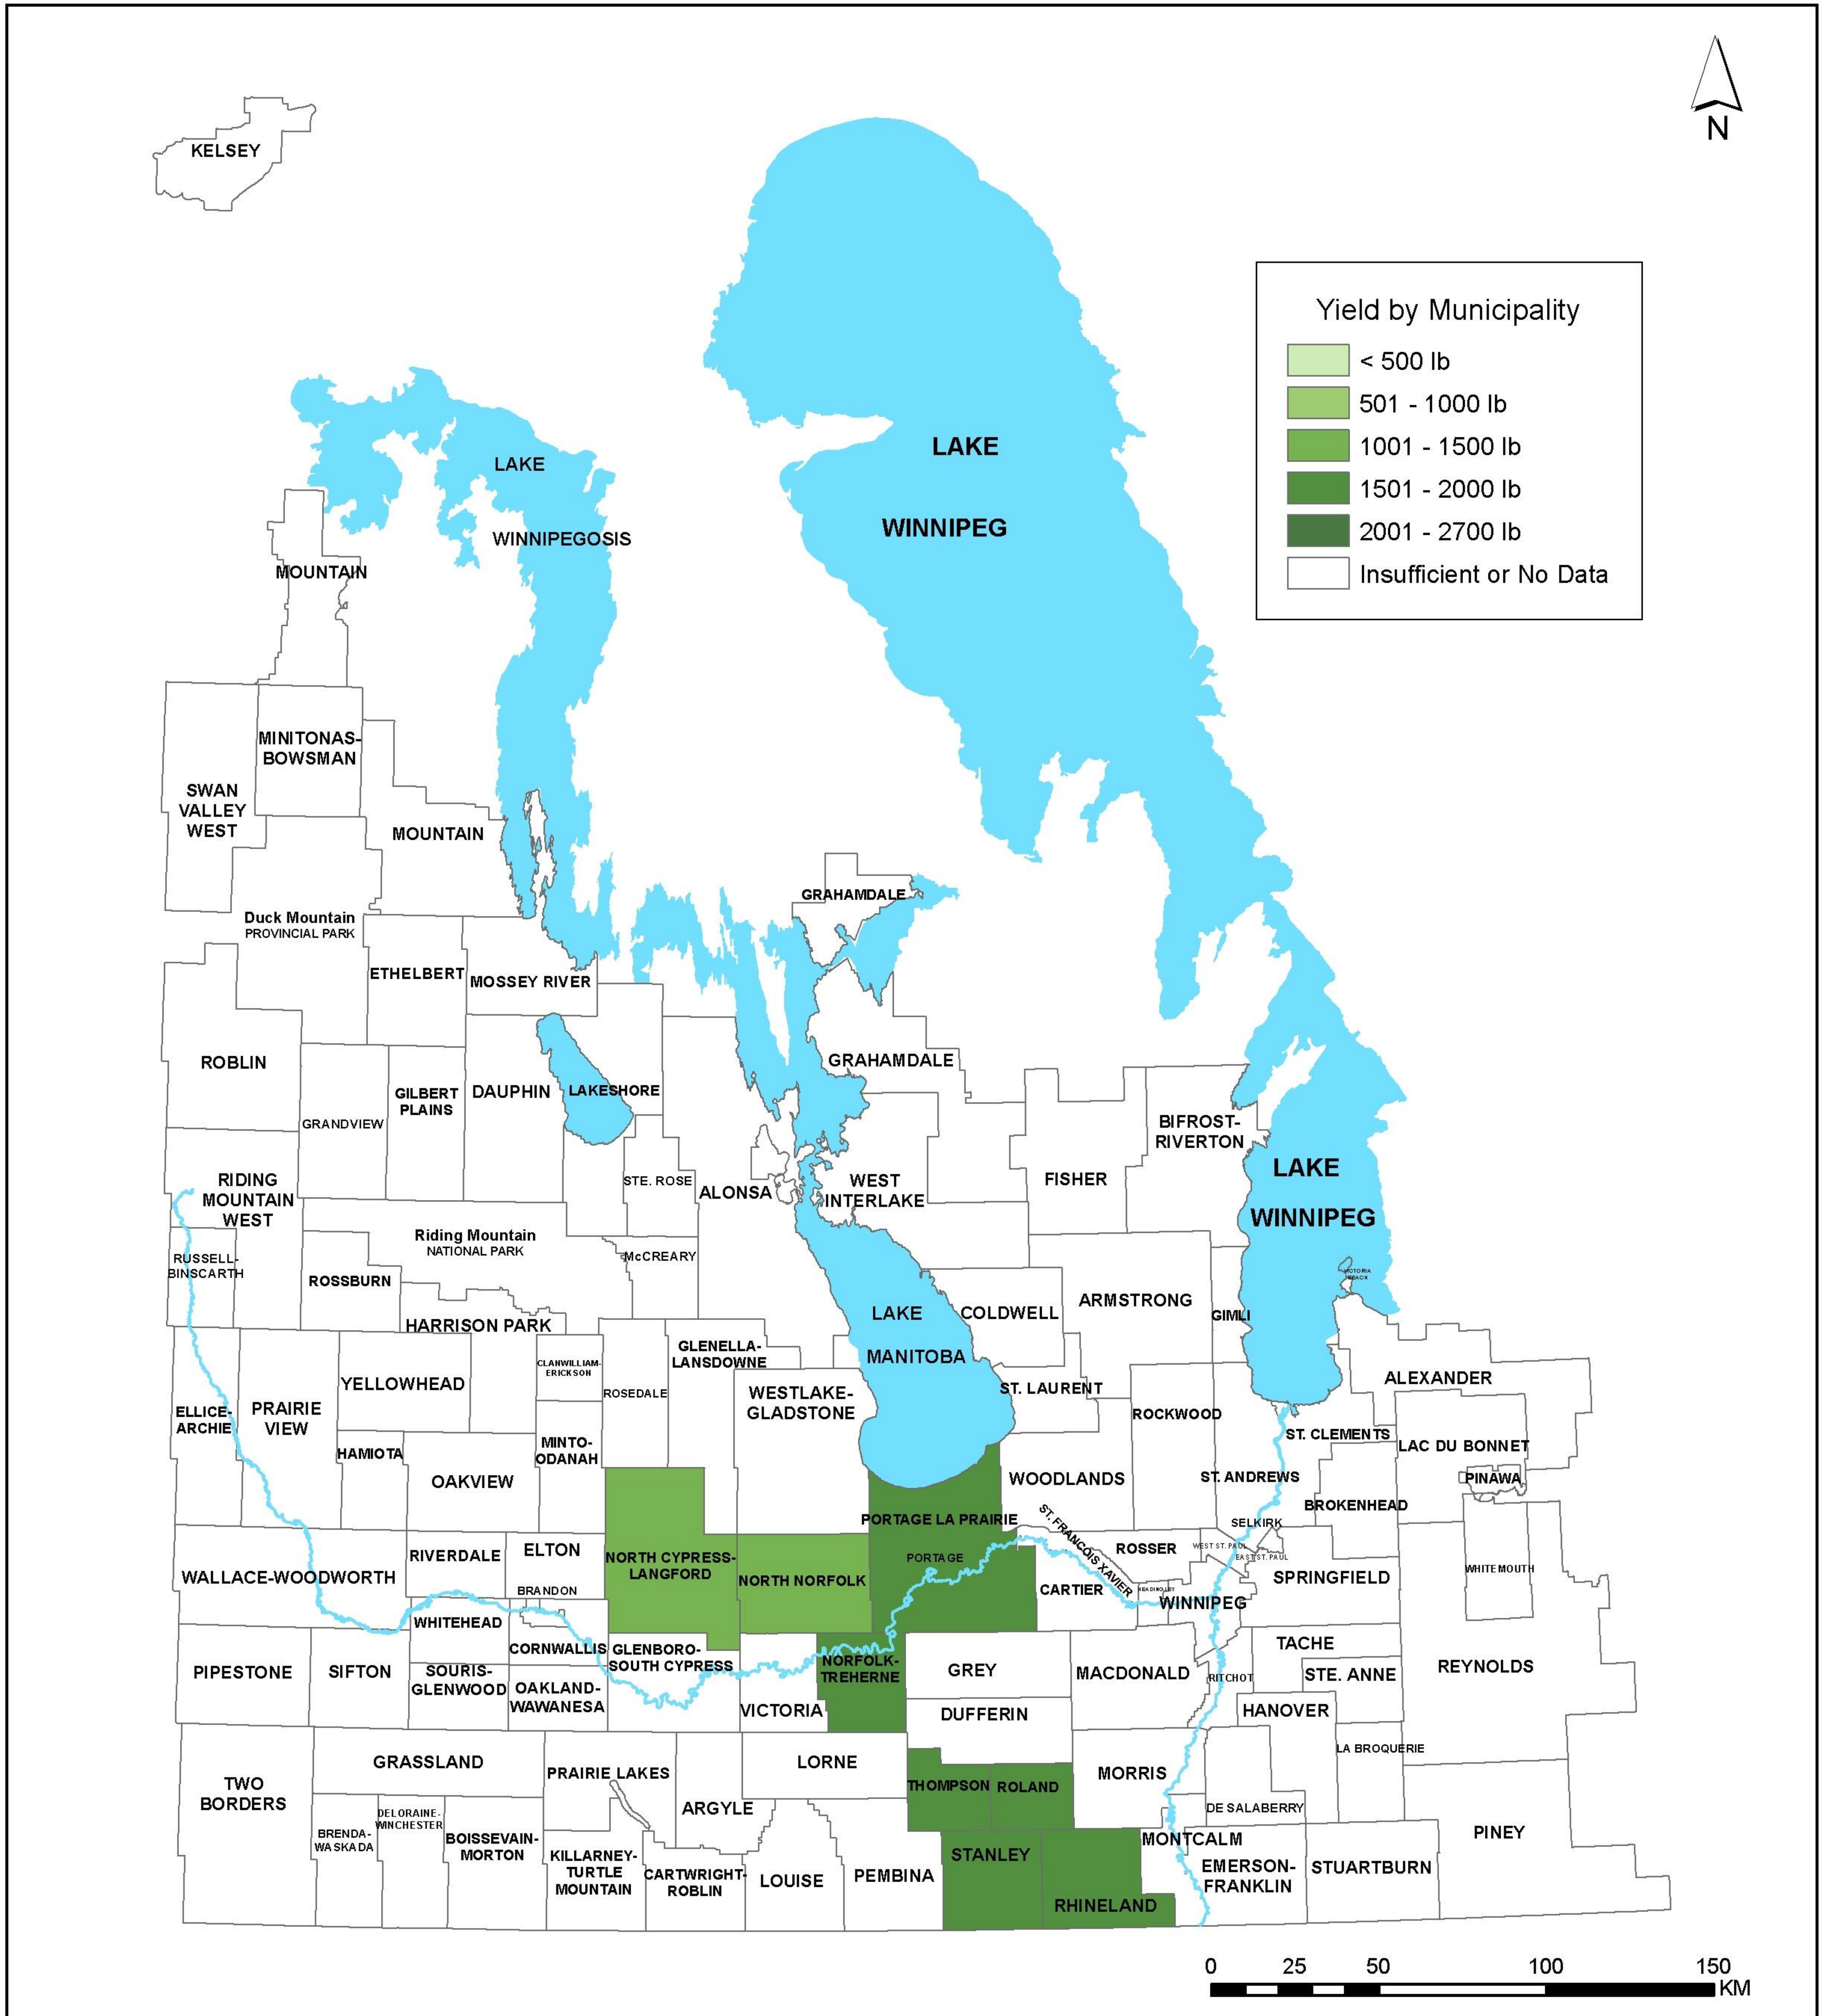

Average Yield - Cranberry Beans (2019)

Source: MASC Harvest Production Report
Created By: MASC, 2020