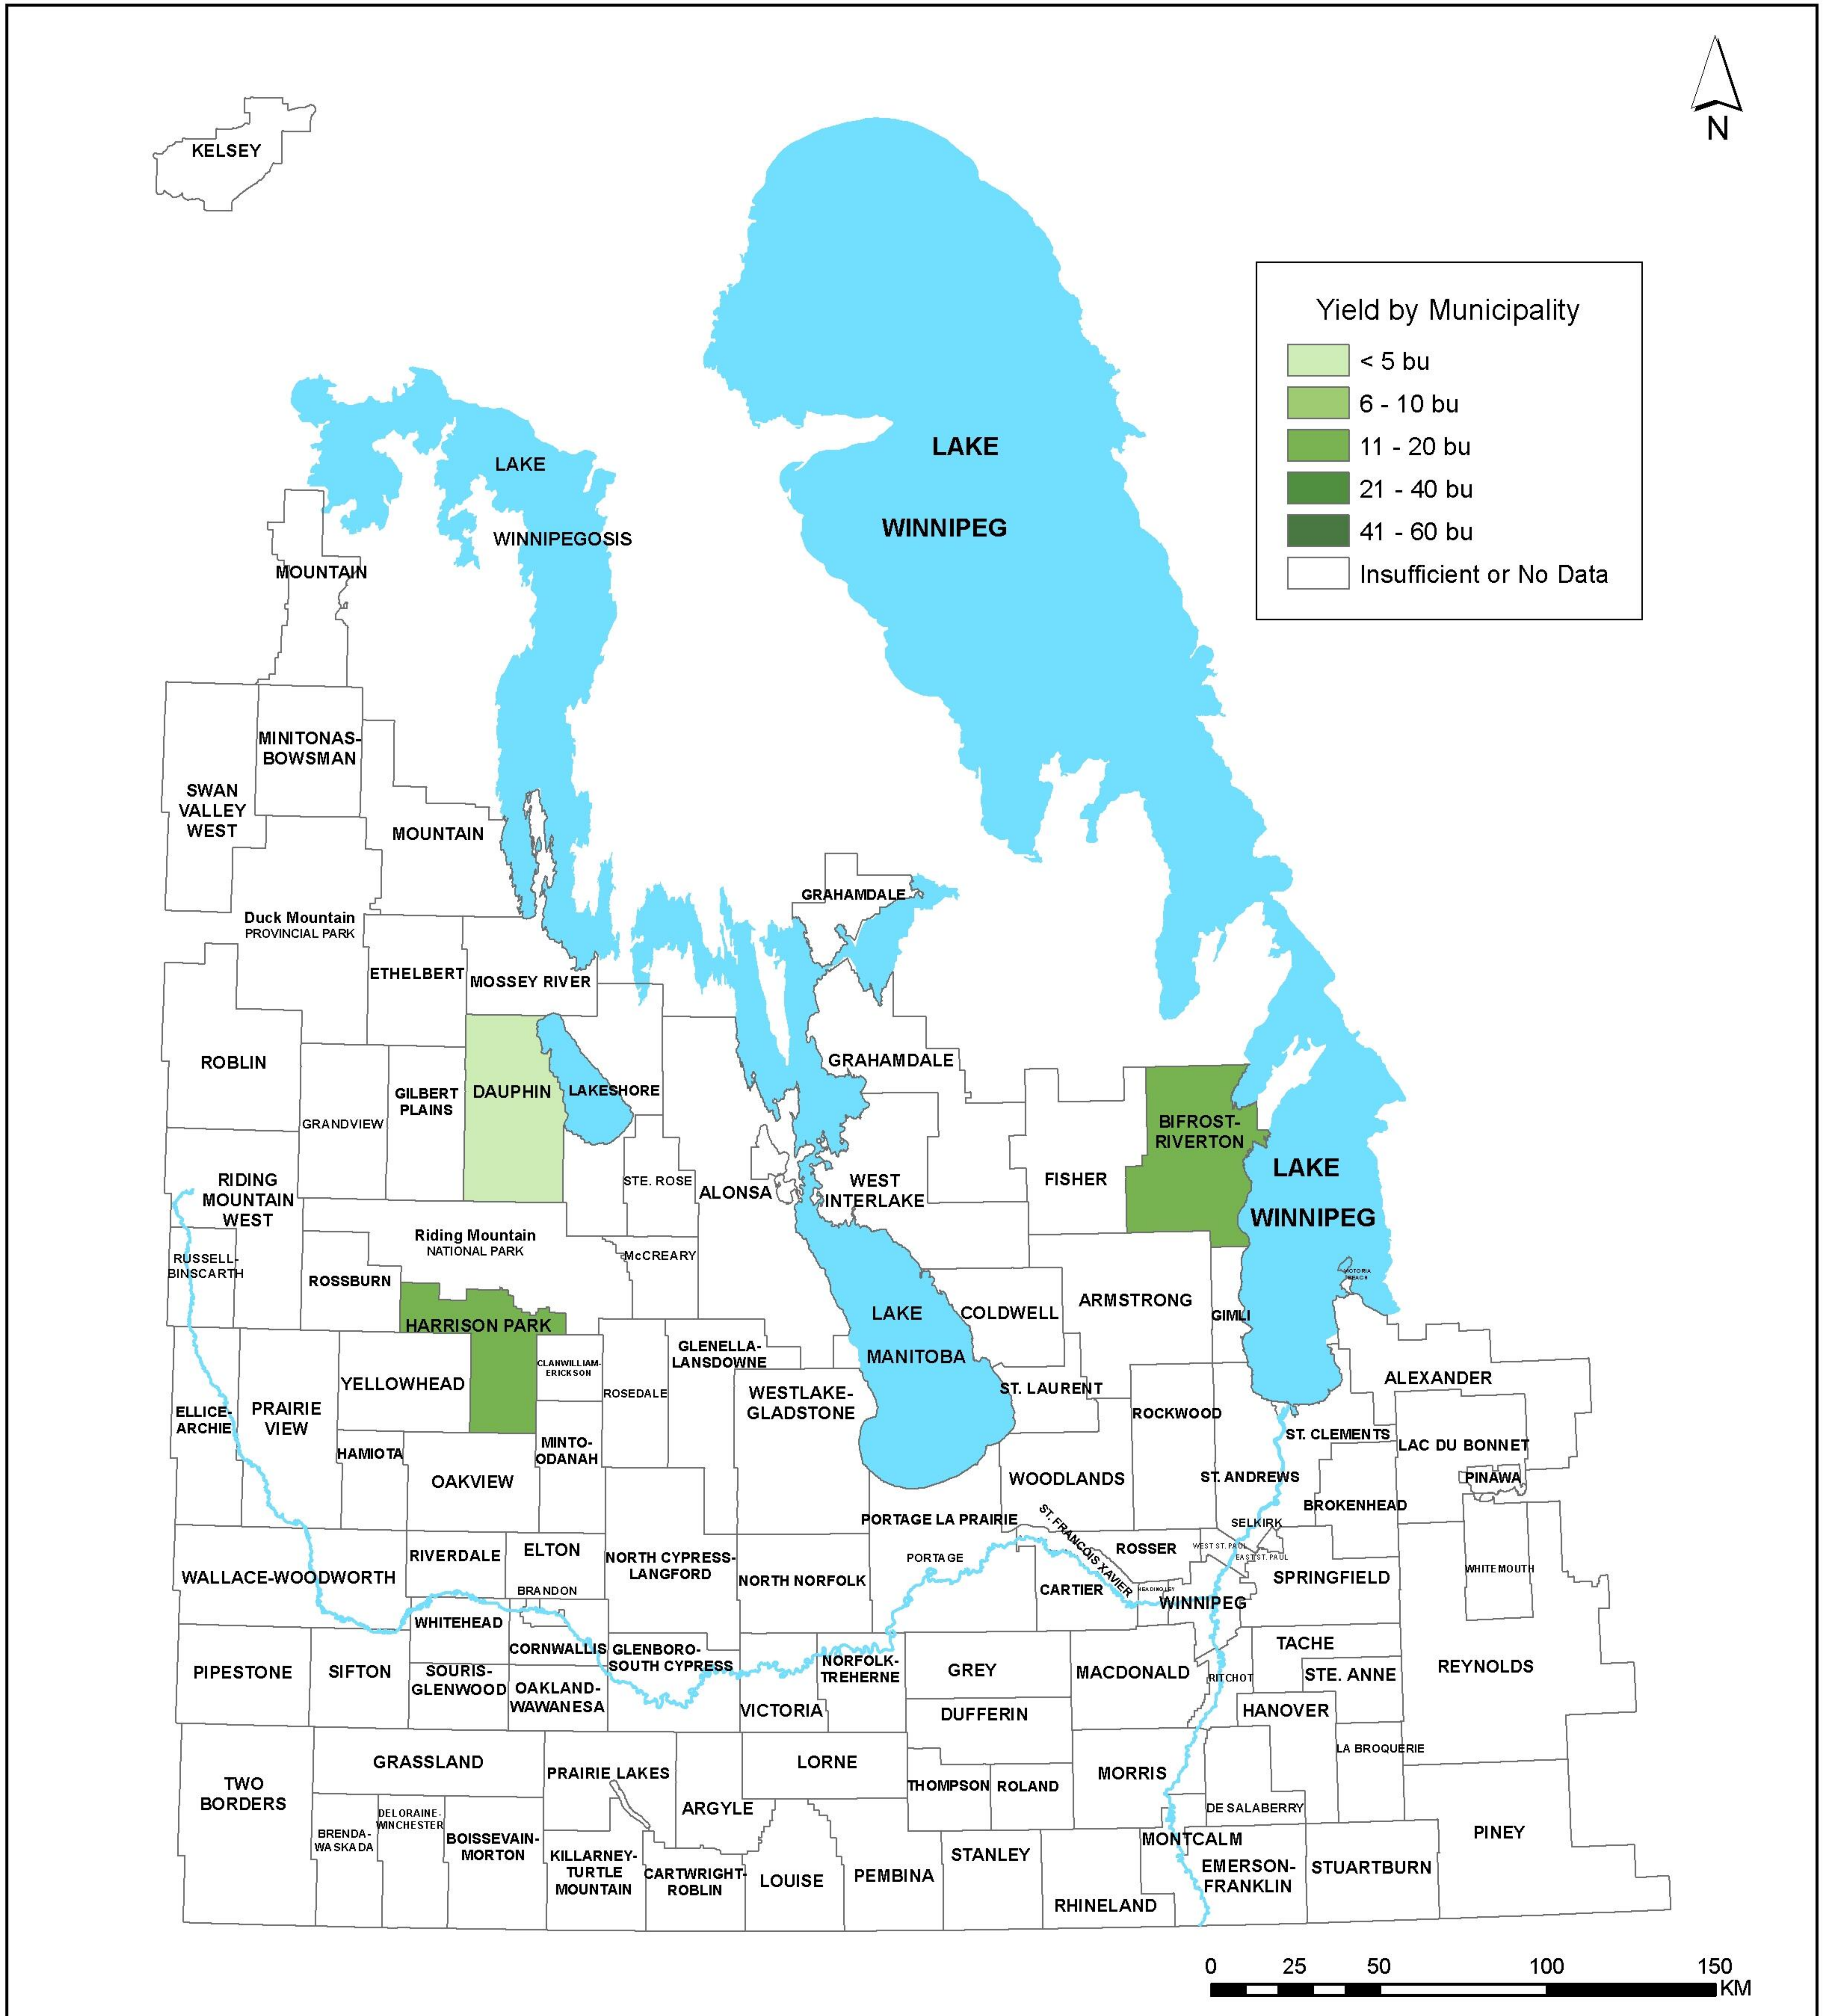

# Average Yield - Polish Canola (2010 - 2019)

Source: MASC Harvest Production Report  
Created By: MASC, 2020

Note: RM's with less than 3 years of data excluded from 10-year and 5-year averages.