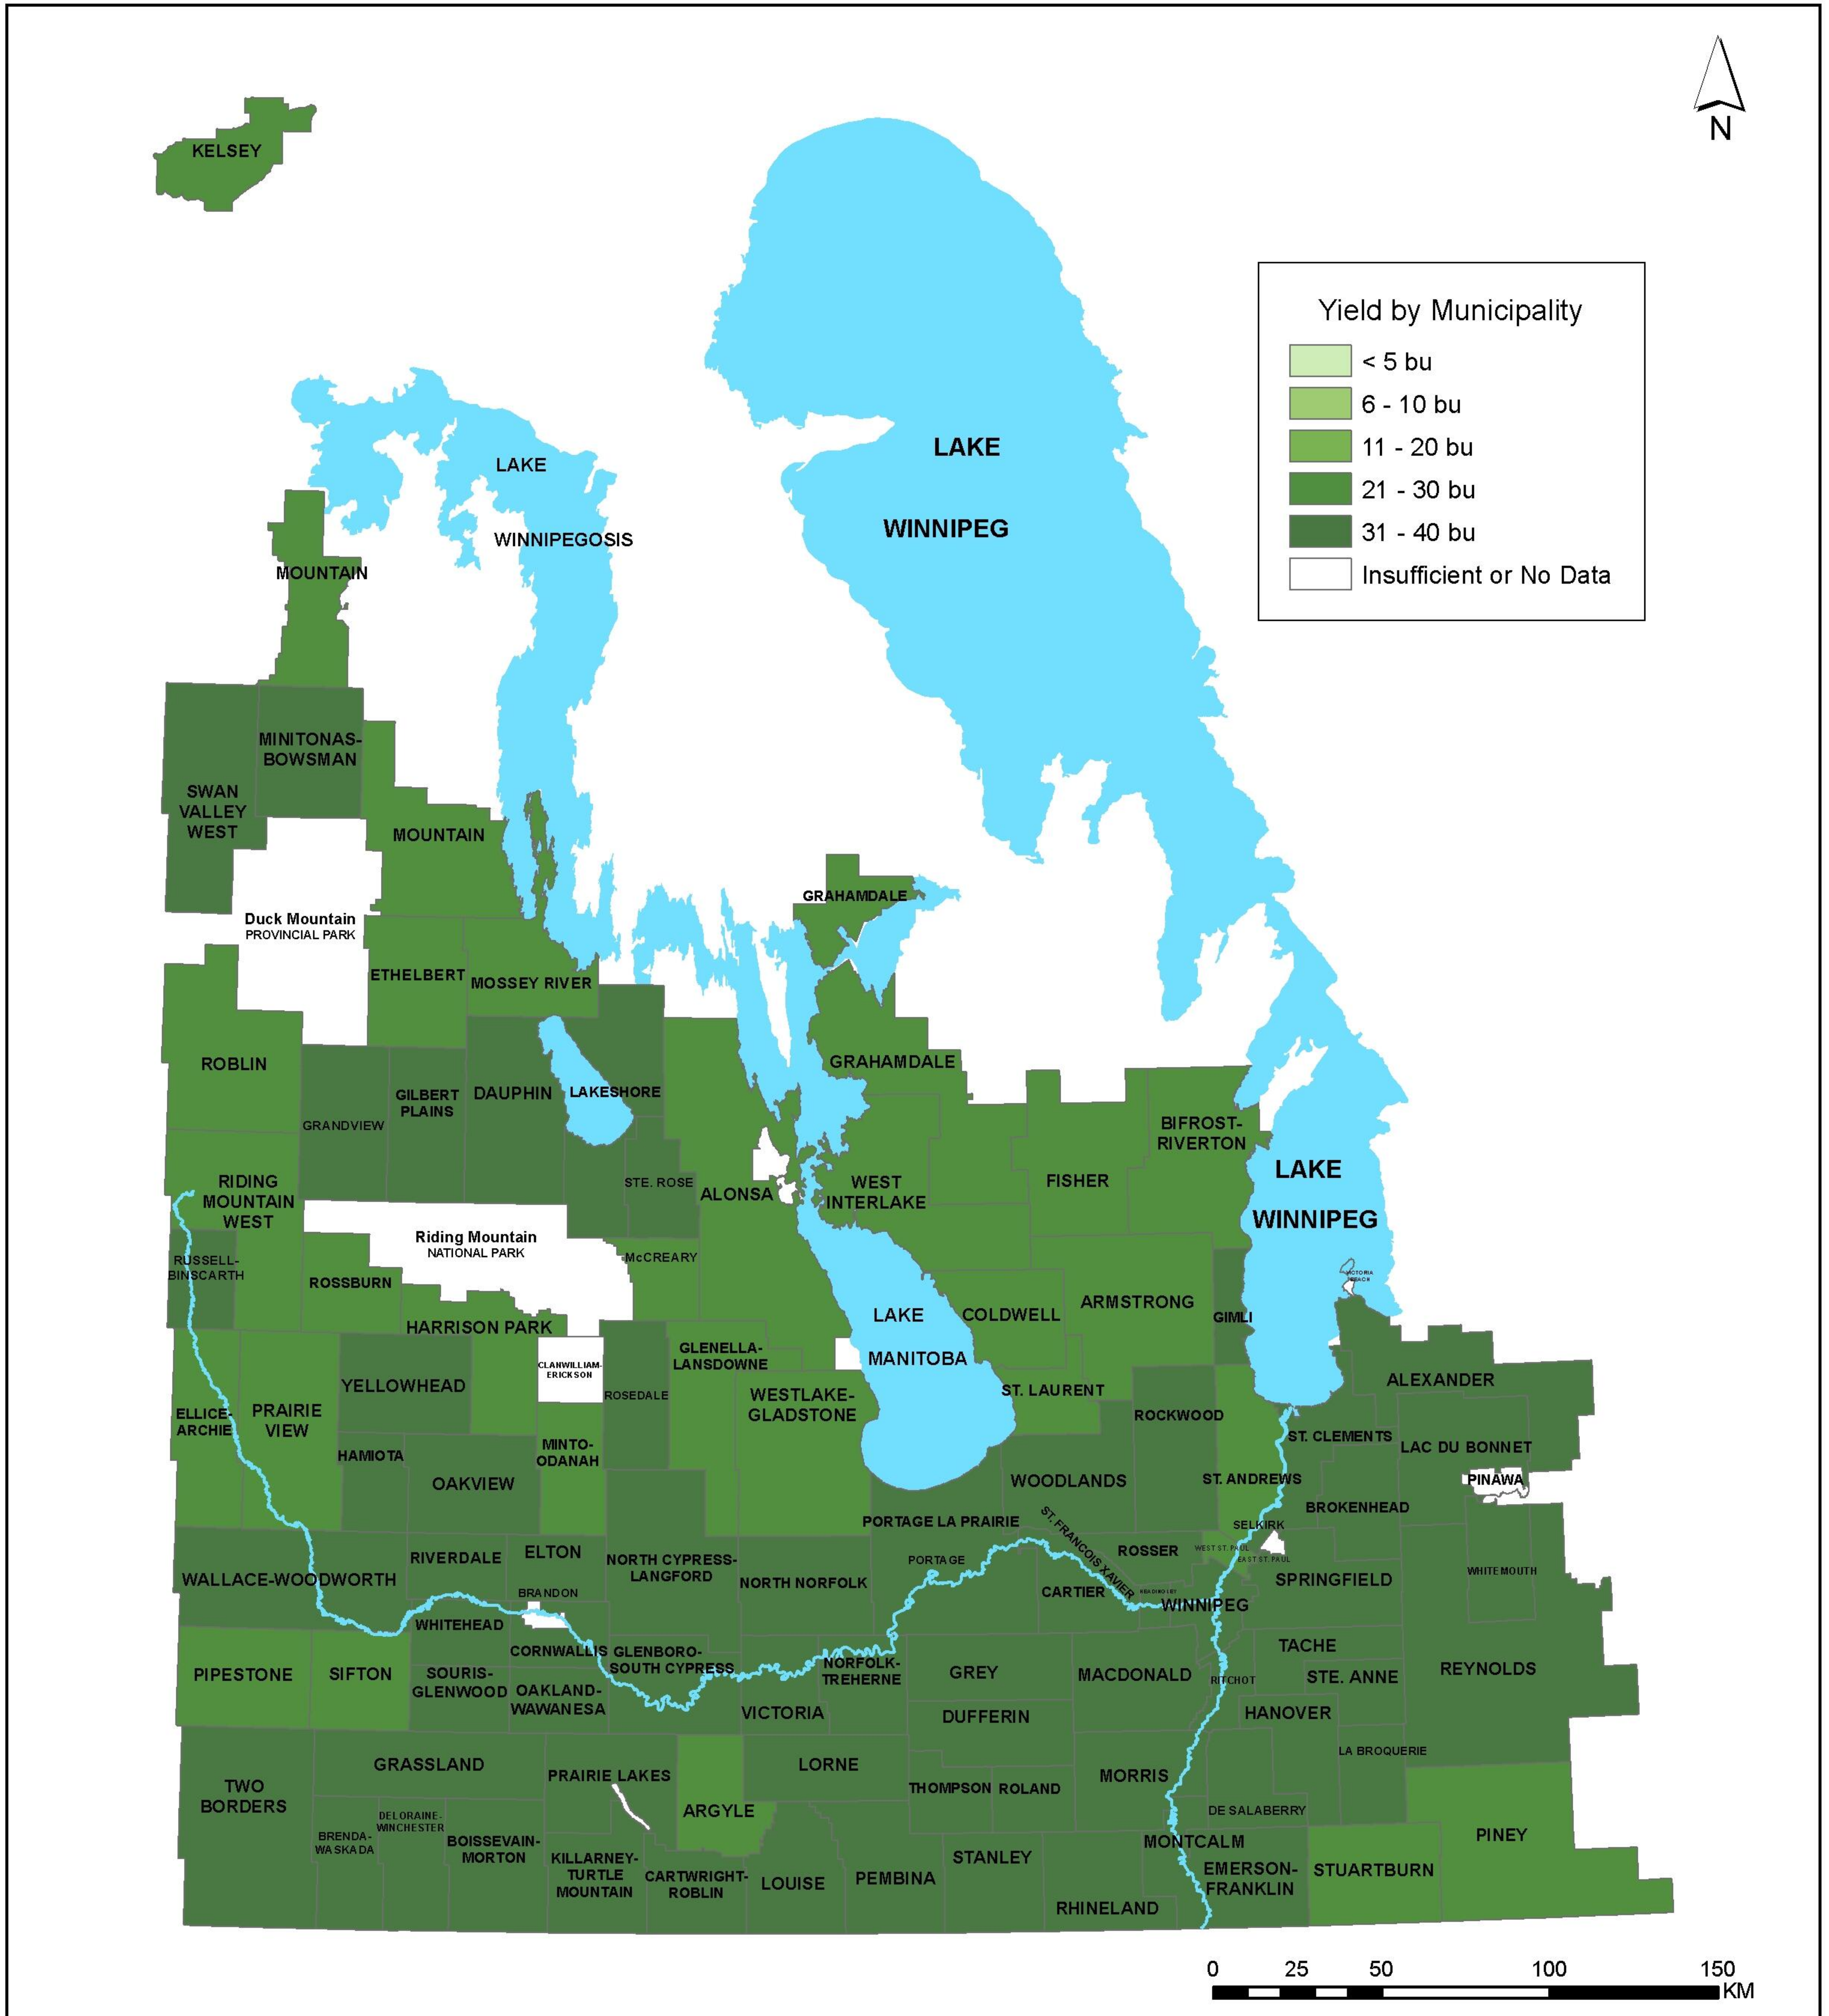

Average Yield - Soybeans (2010 - 2019)

Source: MASC Harvest Production Report
Created By: MASC, 2020

Note: RM's with less than 3 years of data excluded from 10-year and 5-year averages.