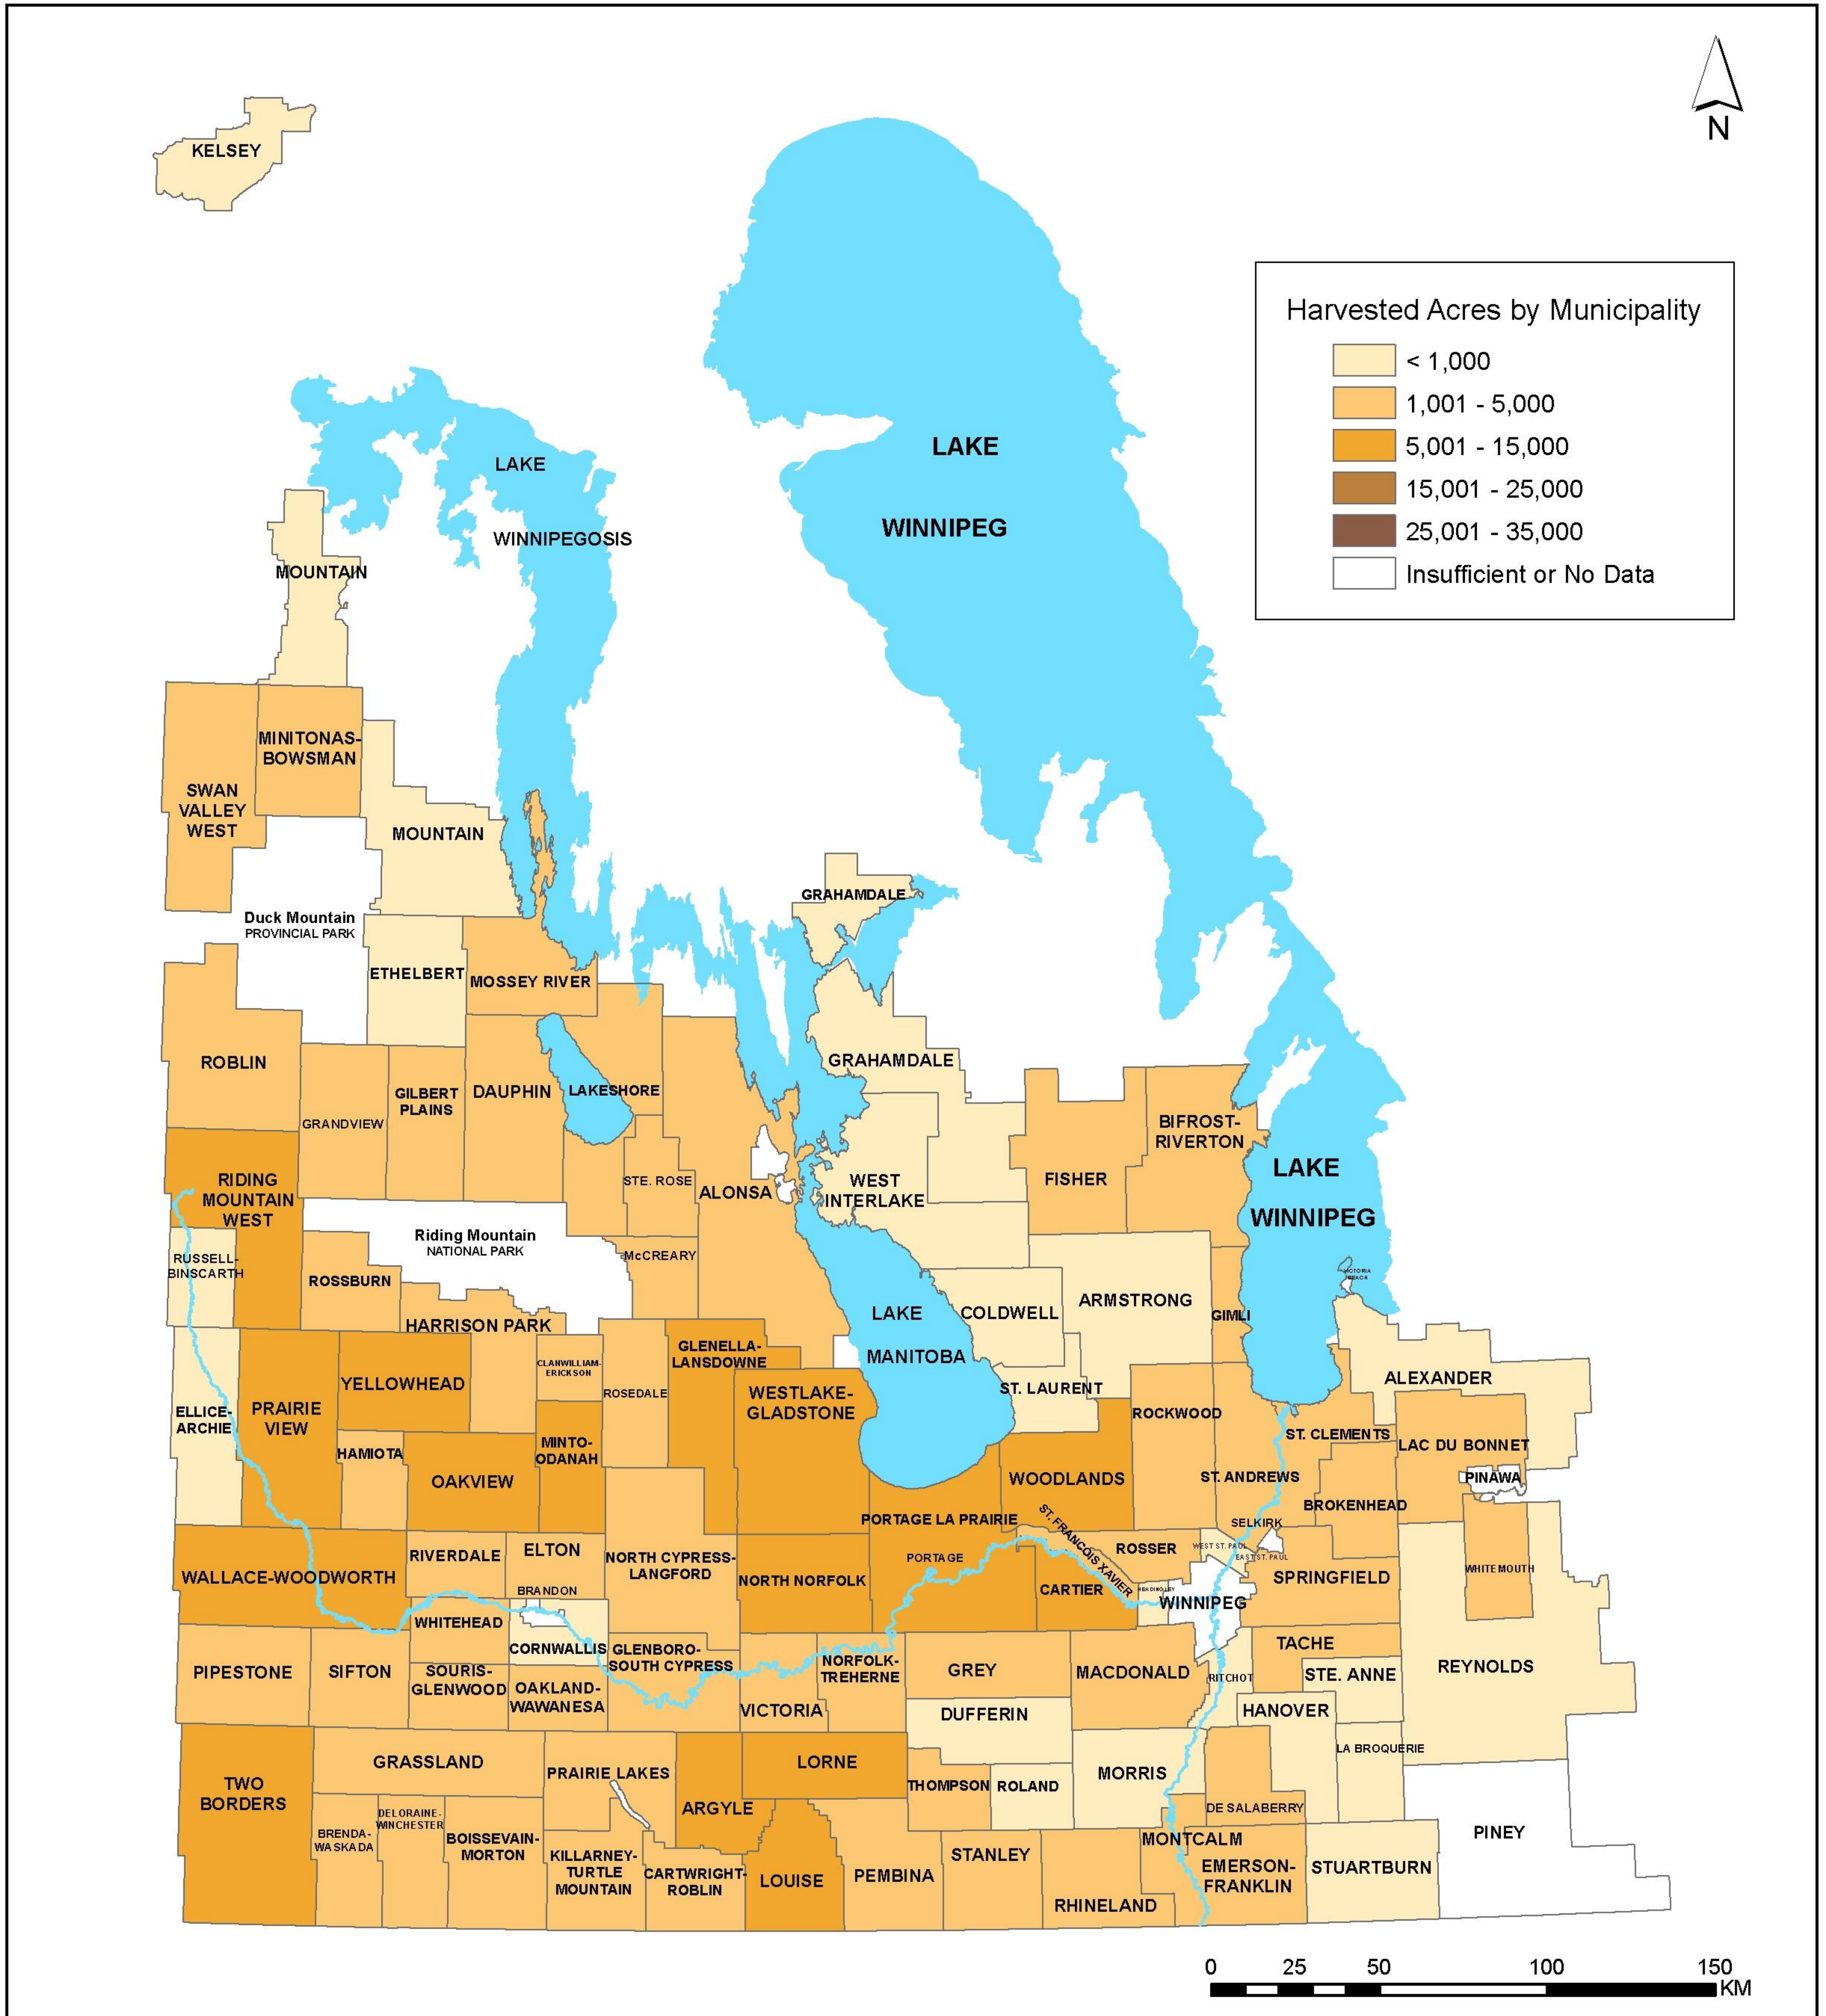

Average Harvested Acres - Barley (2019)

Source: MASC Harvest Production Report
Created By: MASC, 2020

NOTE: A minimum of 3 years data are required for an RM average to be displayed.