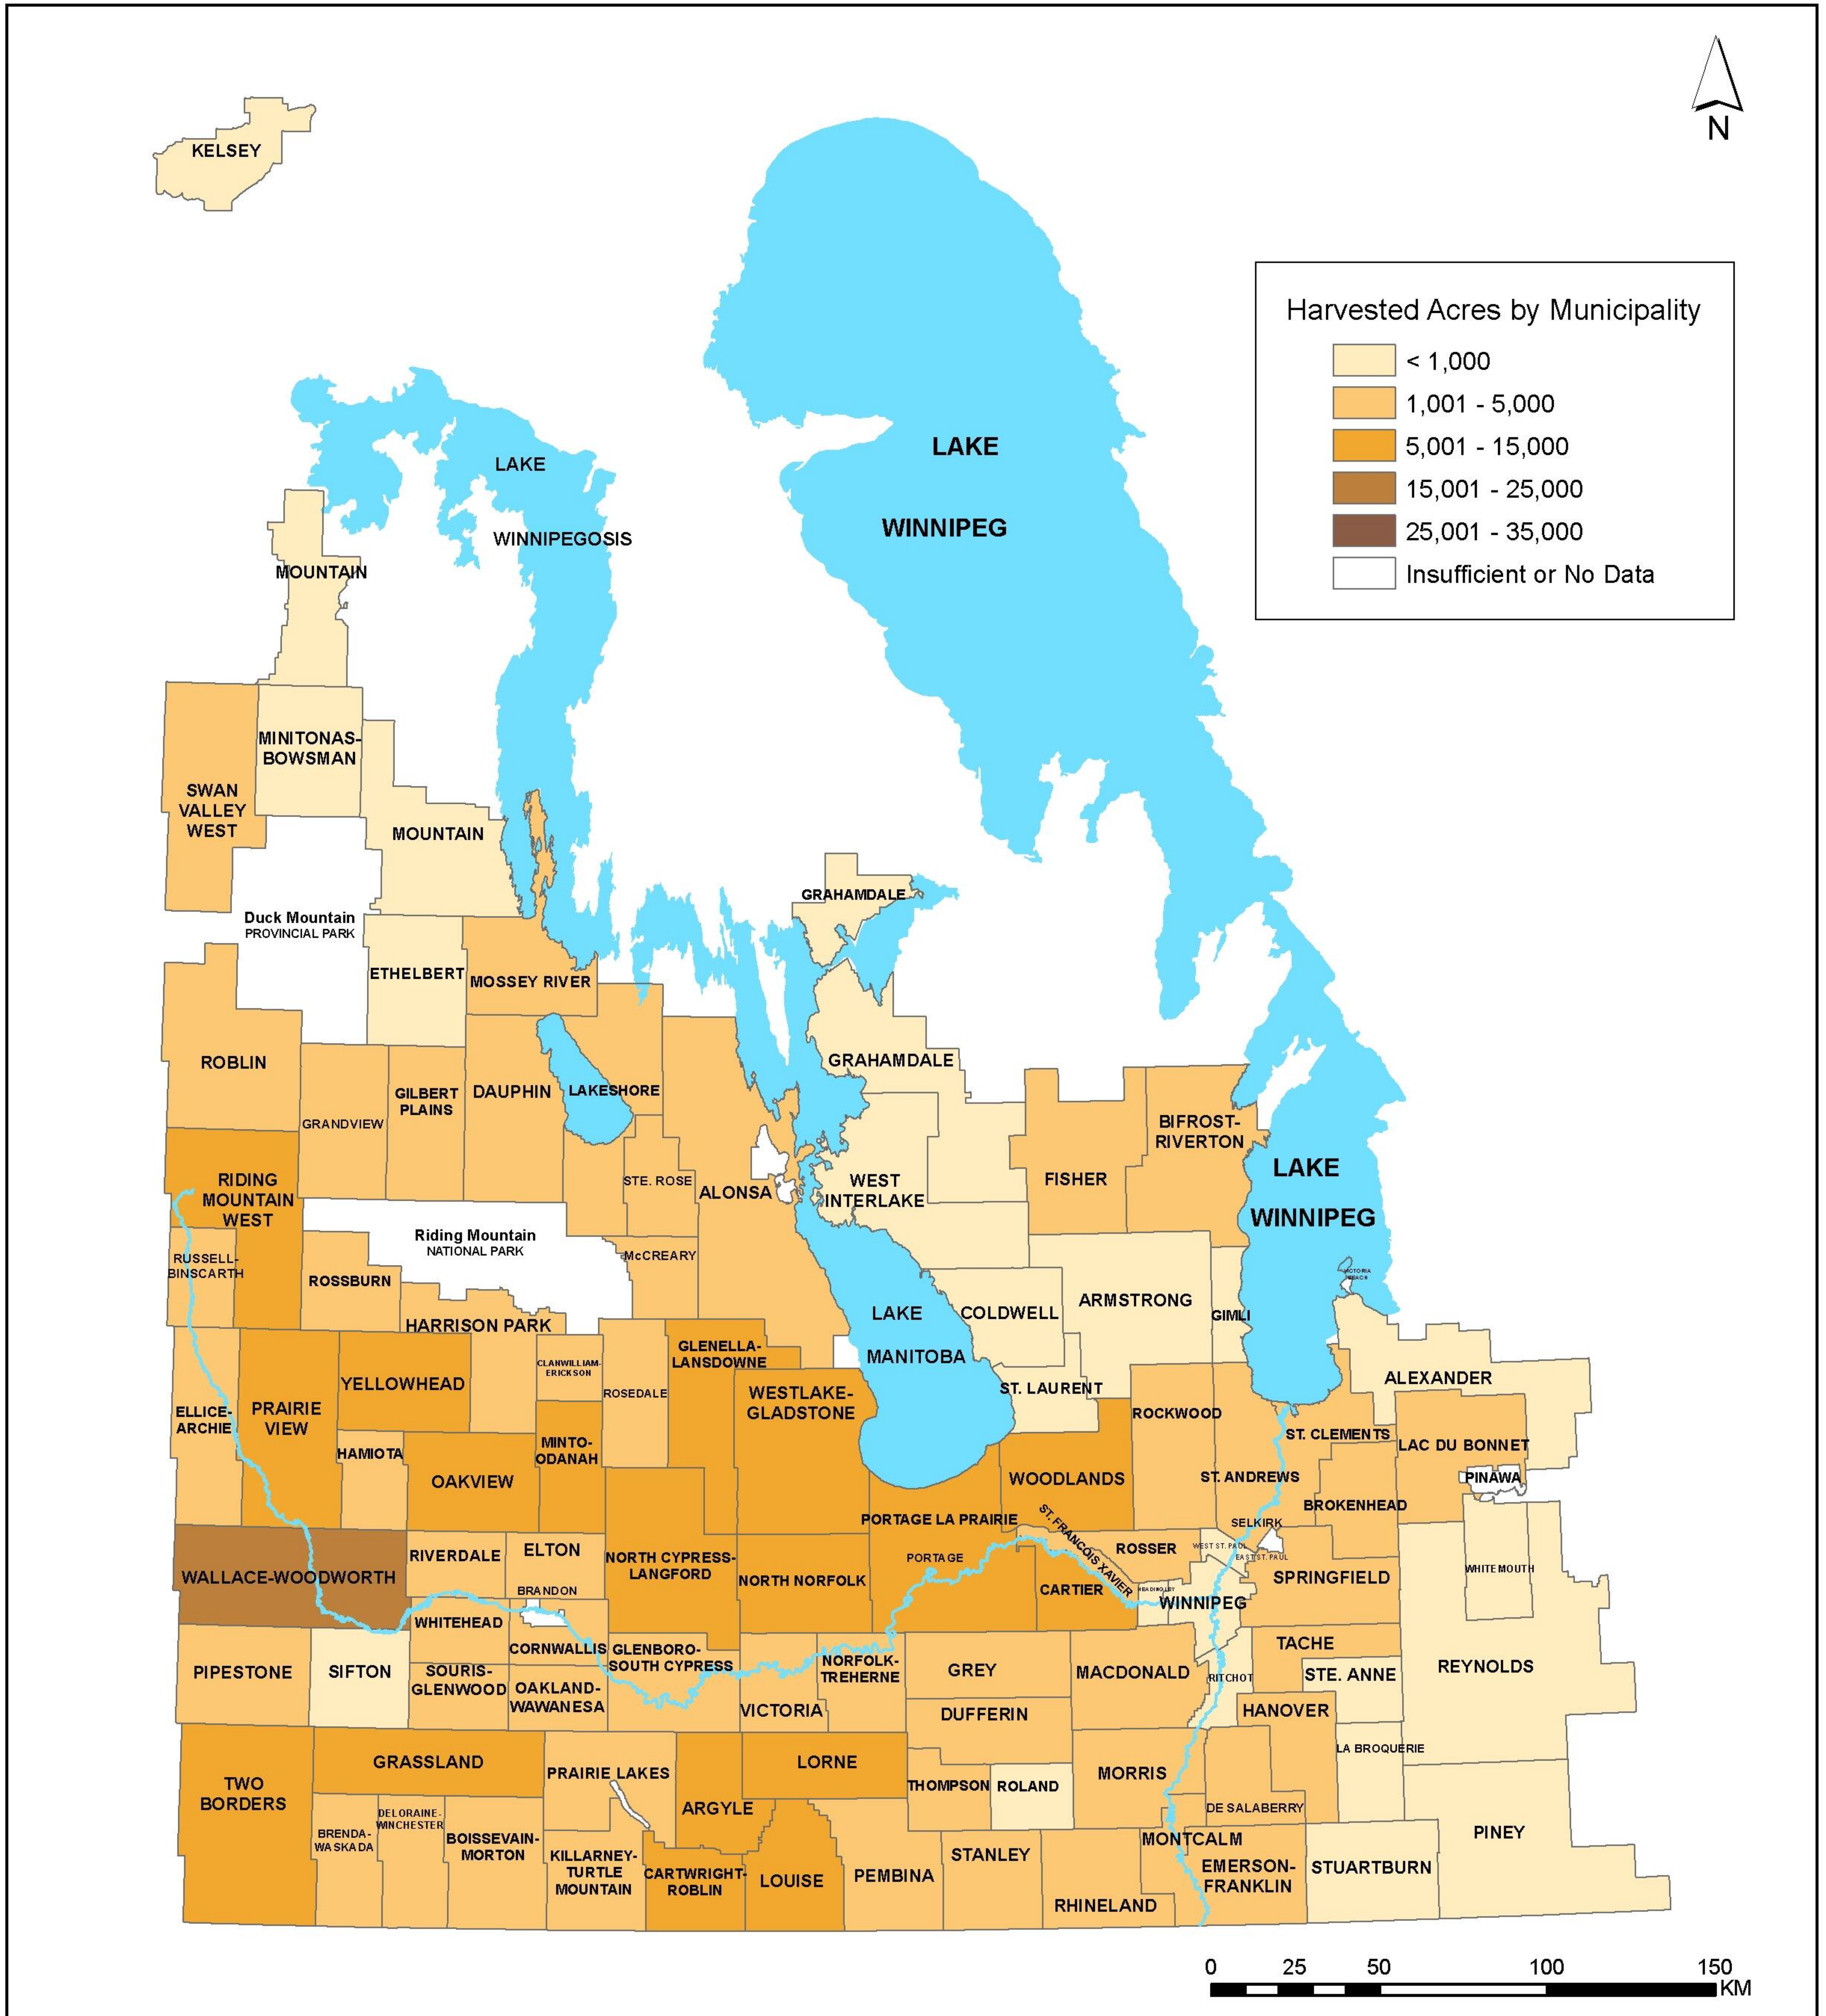

Average Harvested Acres - Barley (2010 - 2019)

Source: MASC Harvest Production Report
Created By: MASC, 2020

NOTE: A minimum of 3 years data are required for an RM average to be displayed.