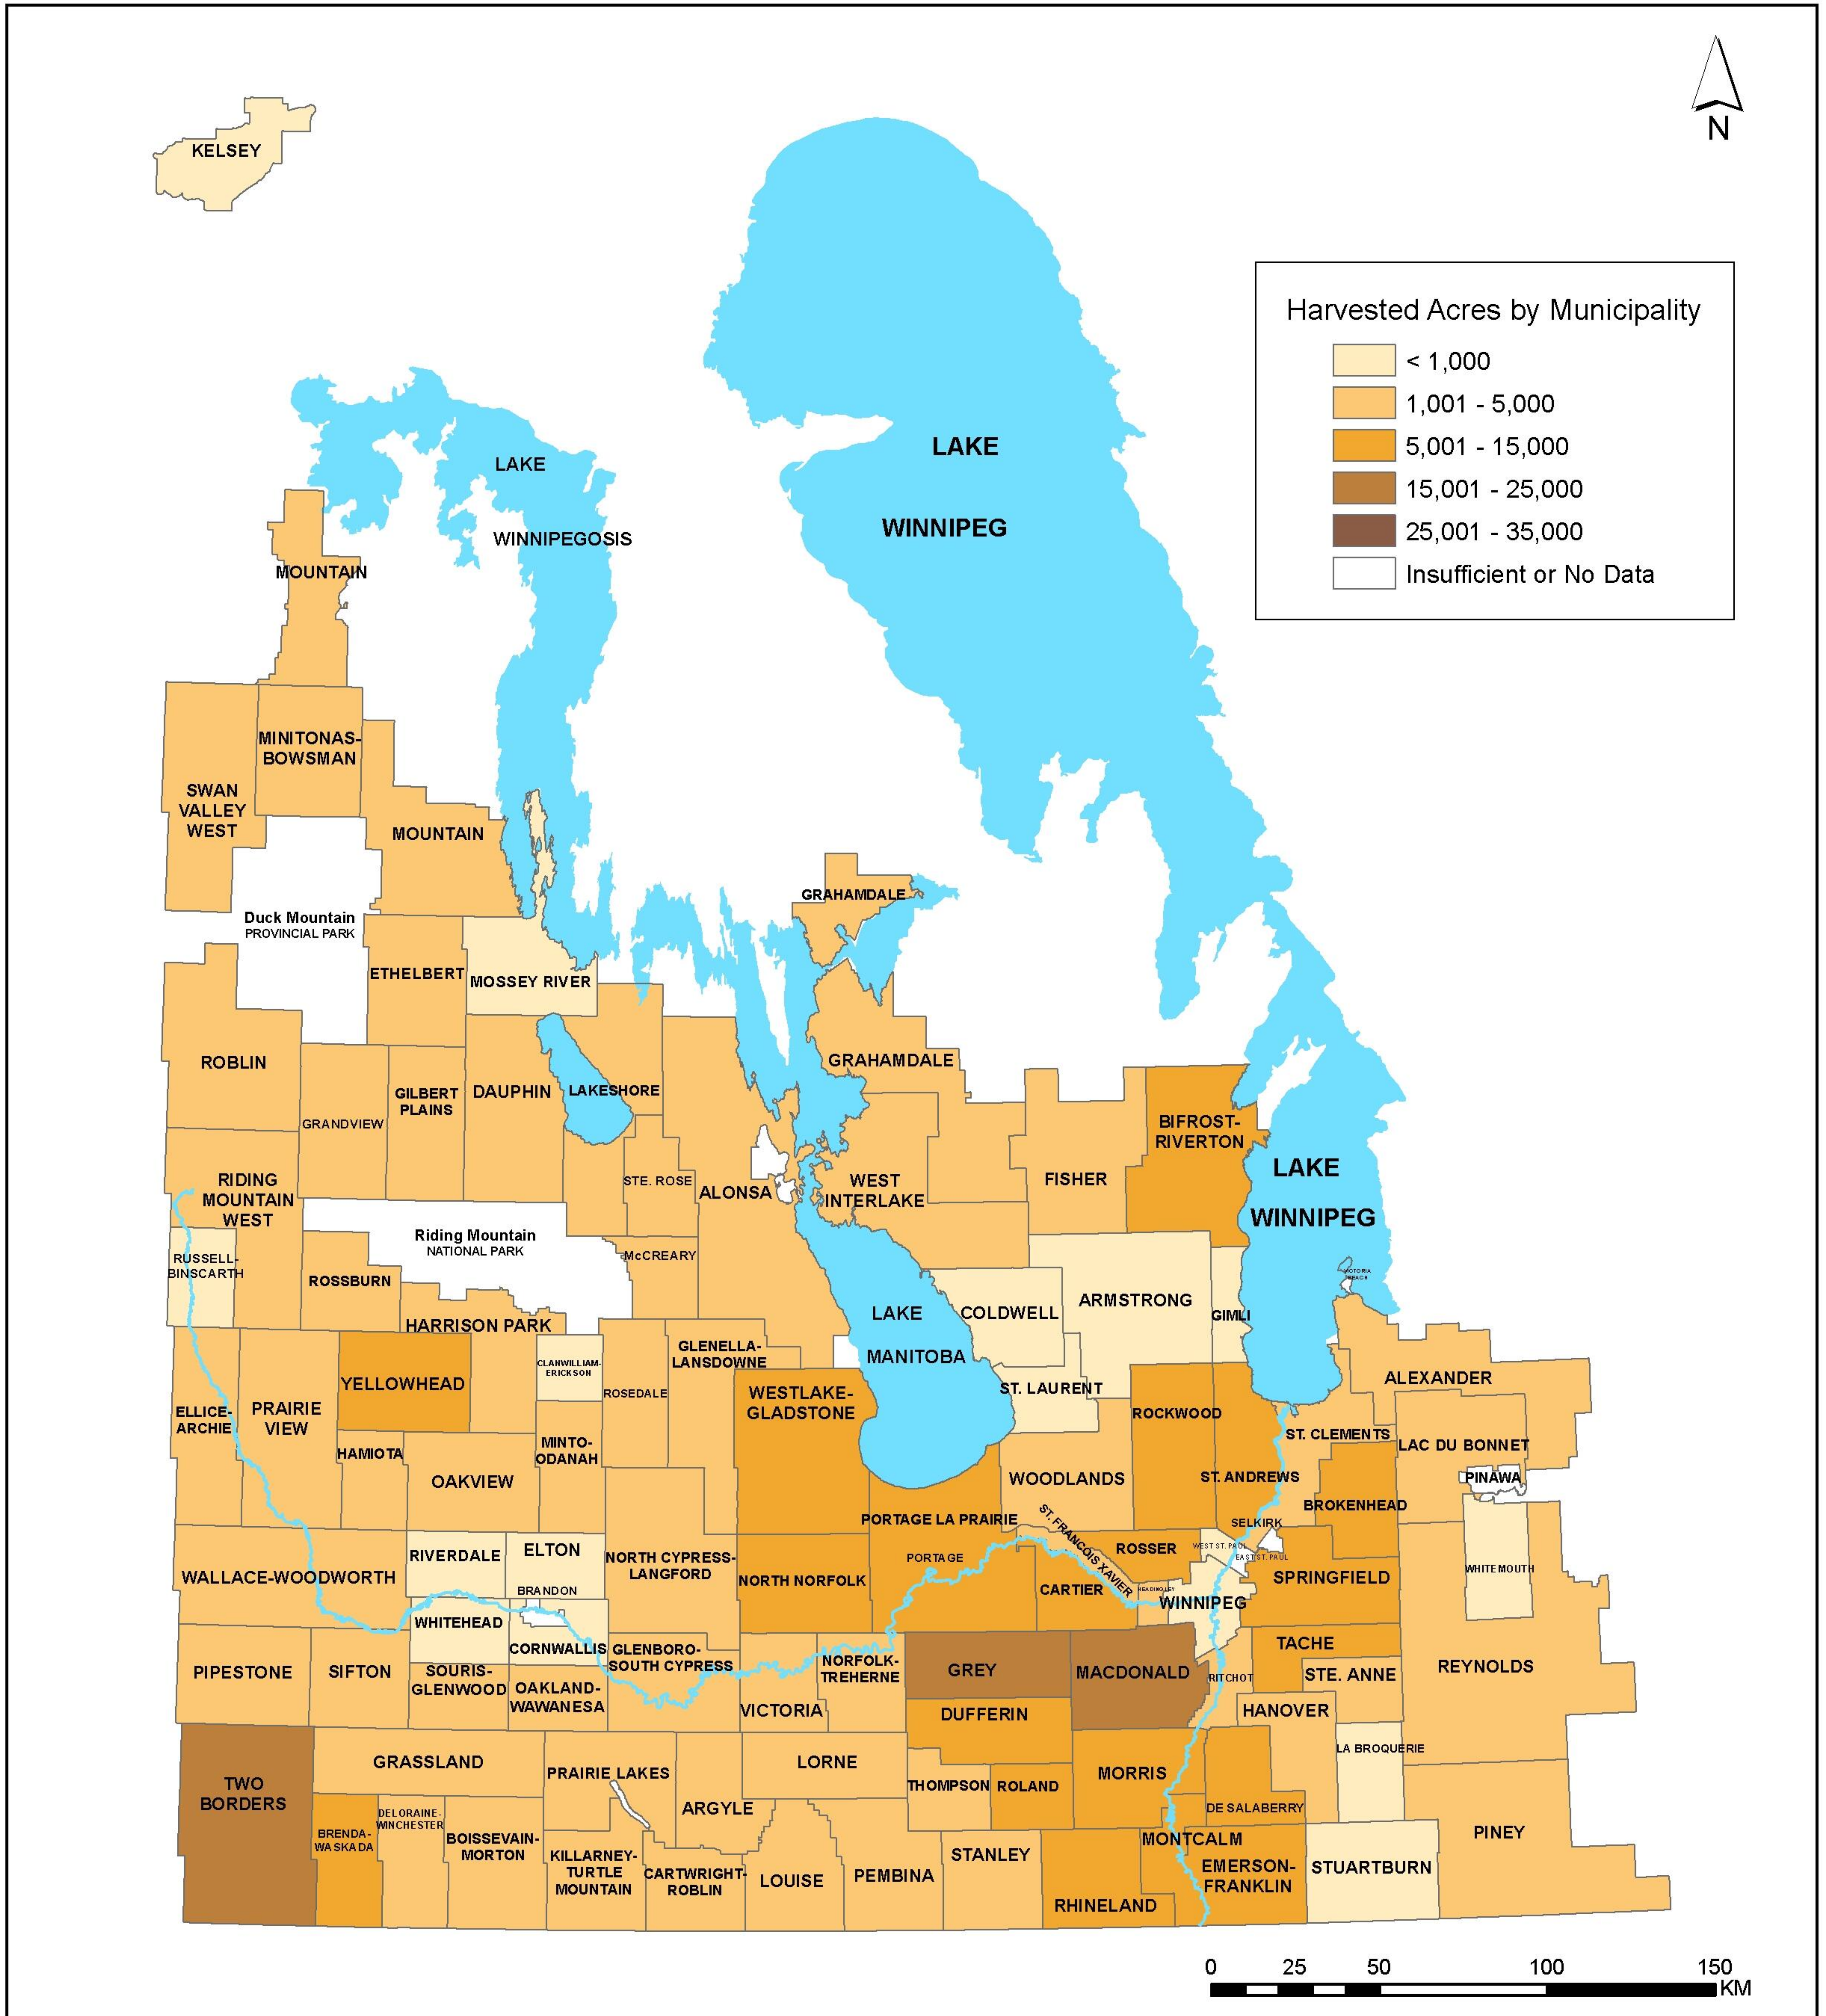

Average Harvested Acres - Oats (2010 - 2019)

Source: MASC Harvest Production Report
Created By: MASC, 2020

NOTE: A minimum of 3 years data are required for an RM average to be displayed.