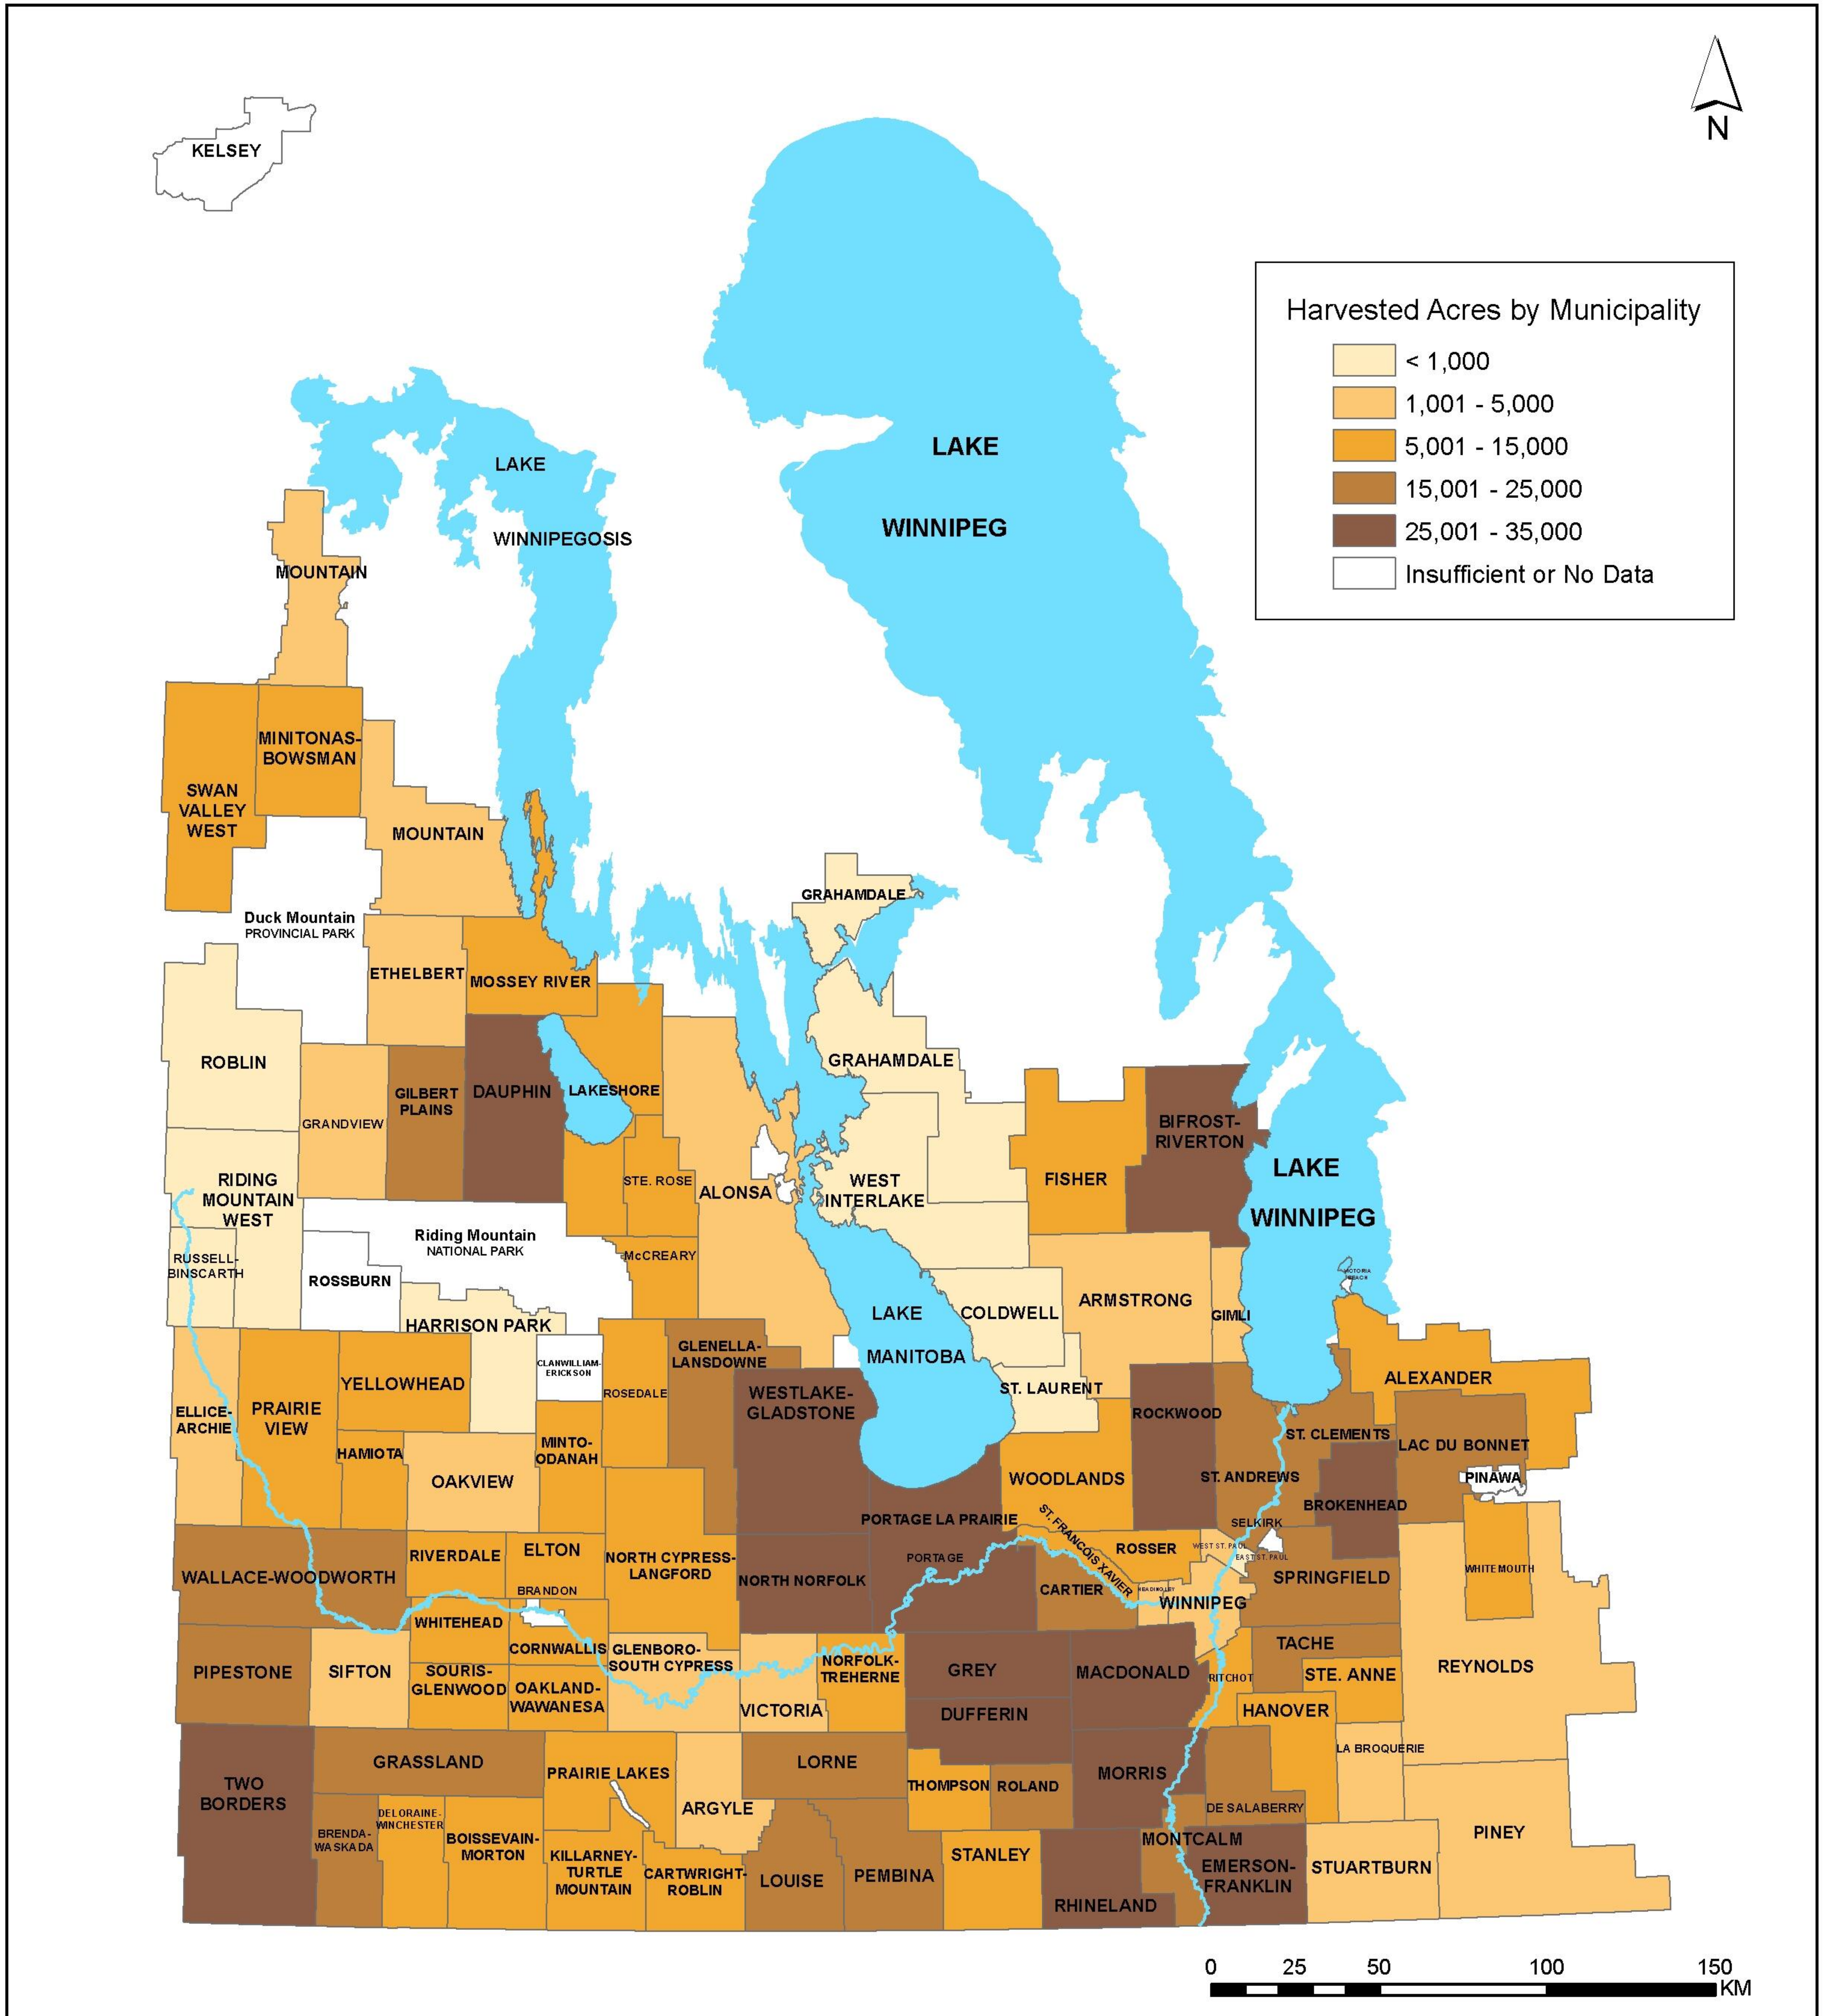

Average Harvested Acres - Soybeans (2019)

Source: MASC Harvest Production Report
Created By: MASC, 2020

NOTE: A minimum of 3 years data are required for an RM average to be displayed.