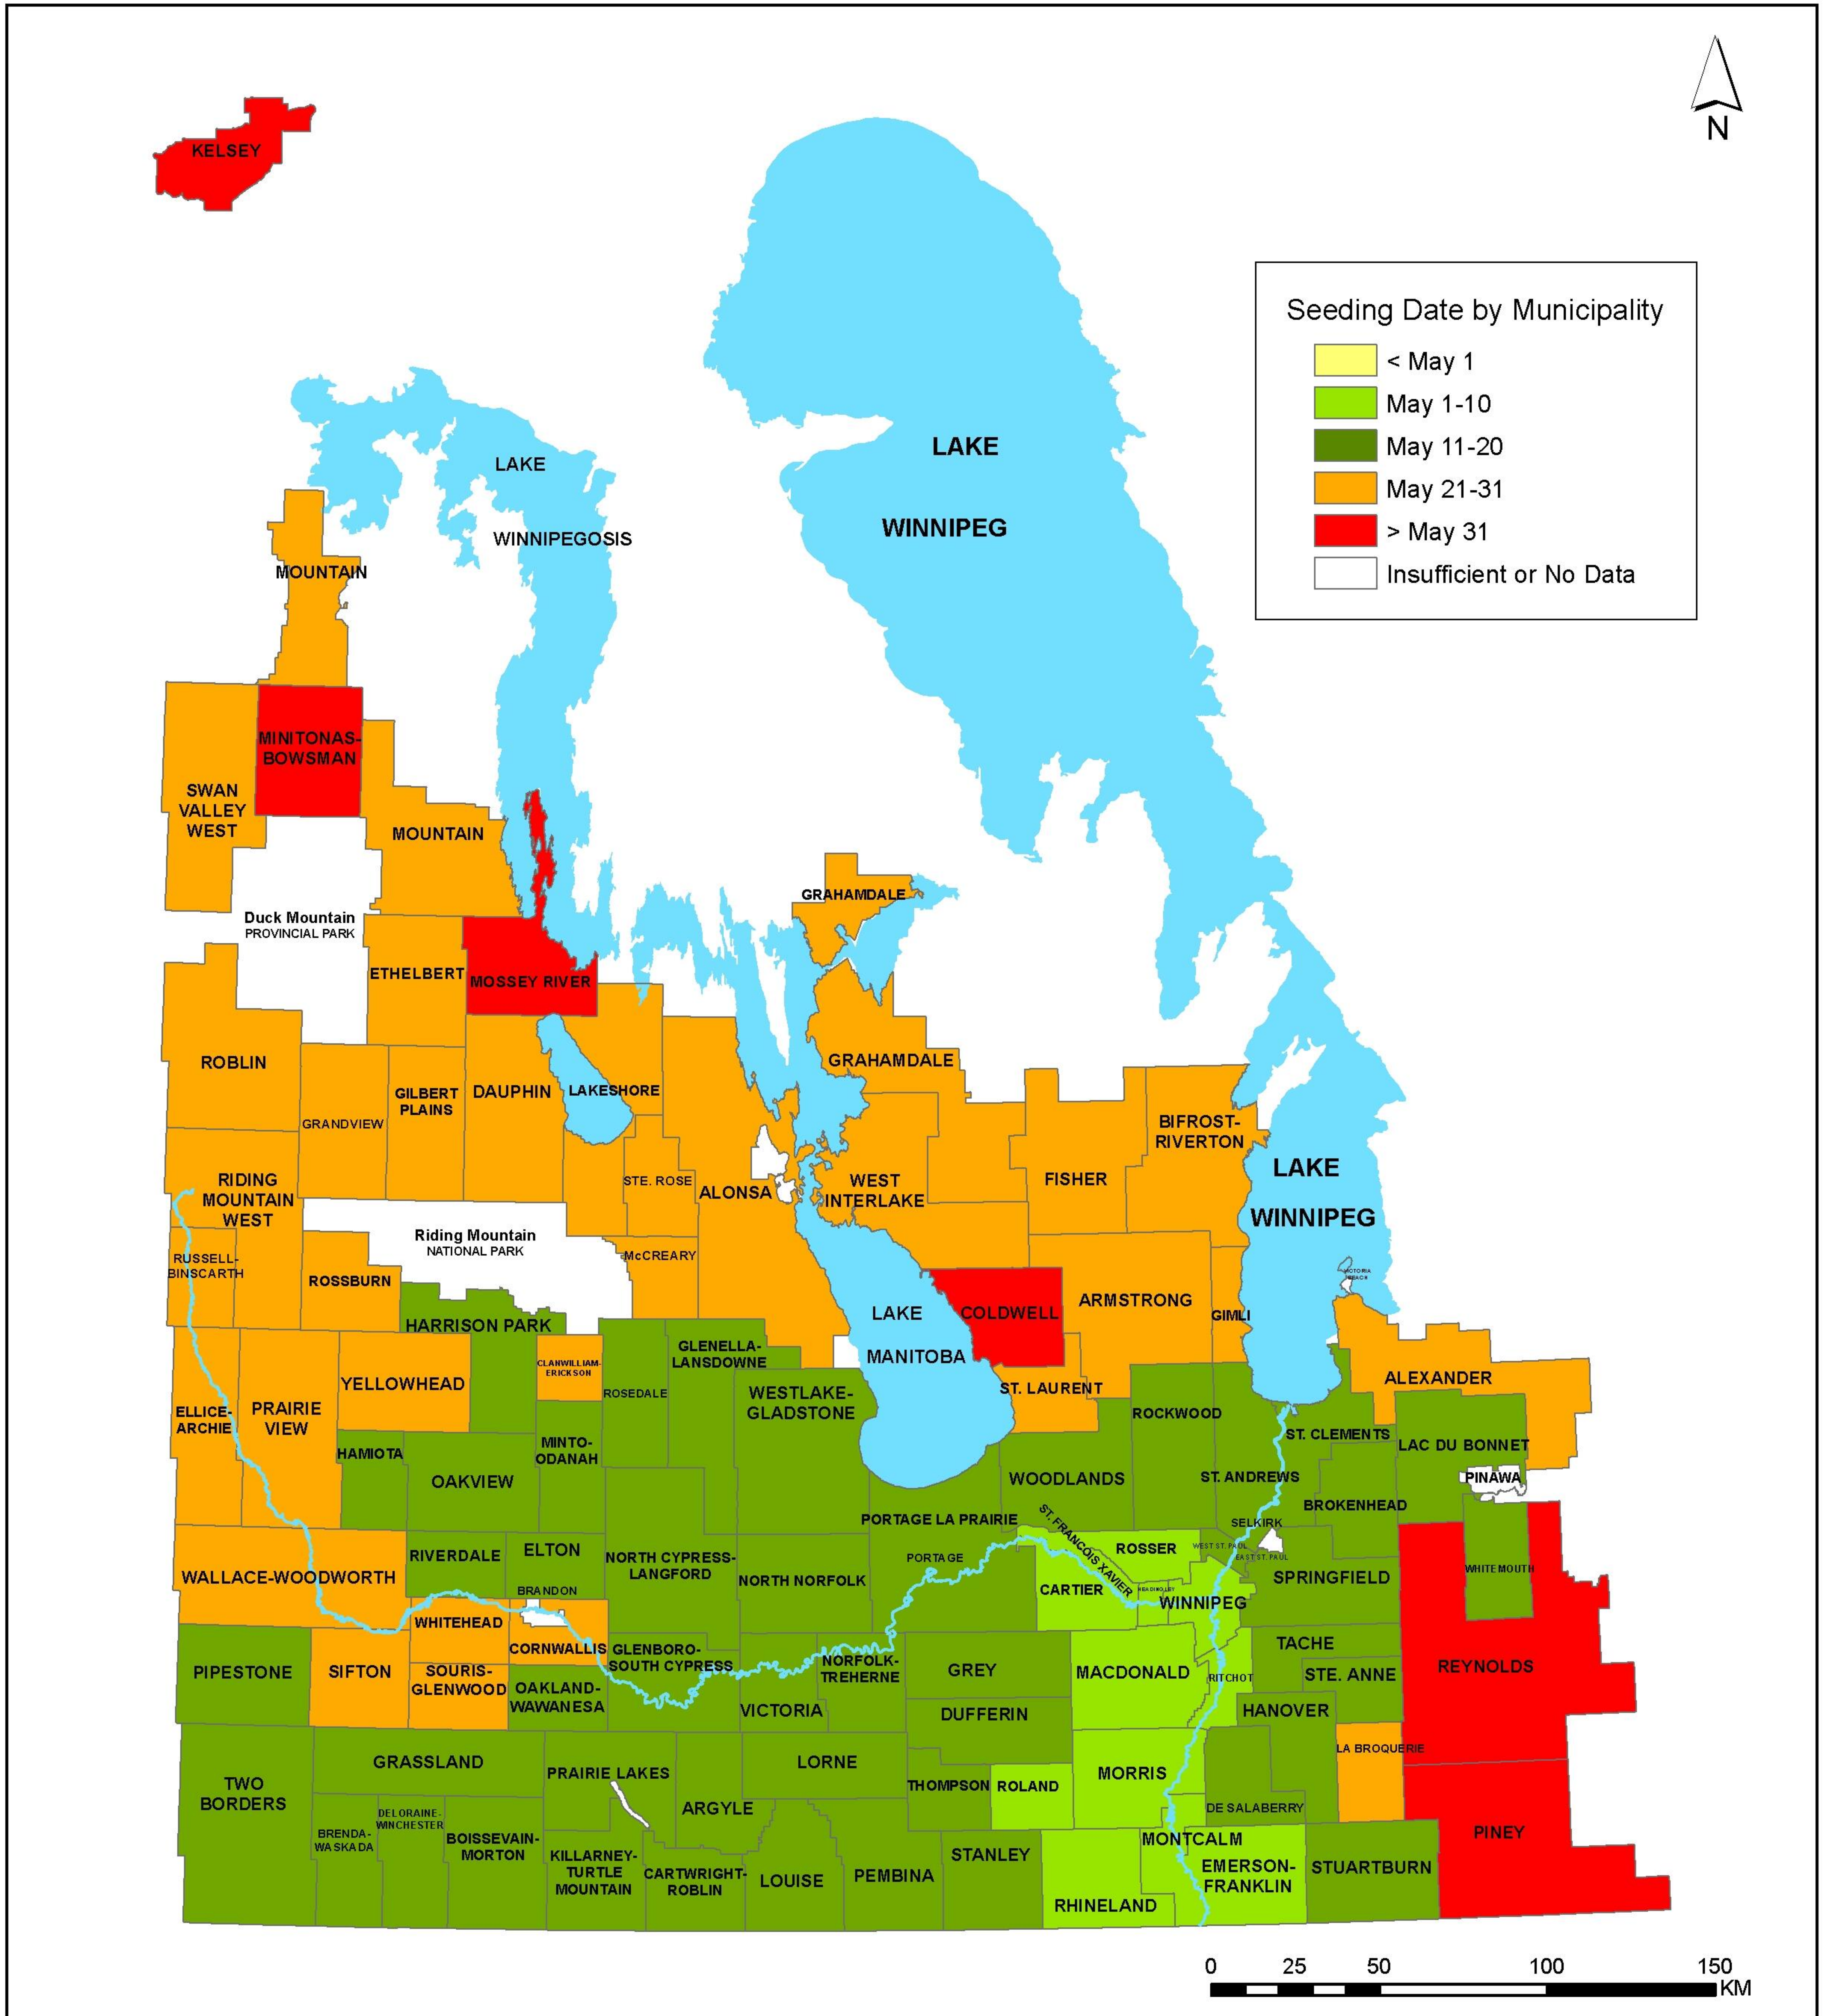

Average Seeding Date - Barley (2010 - 2019)

Source: MASC Seeded Acreage Report
Created By: MASC, 2020

NOTE: A minimum of 3 years data are required for an RM average to be displayed.