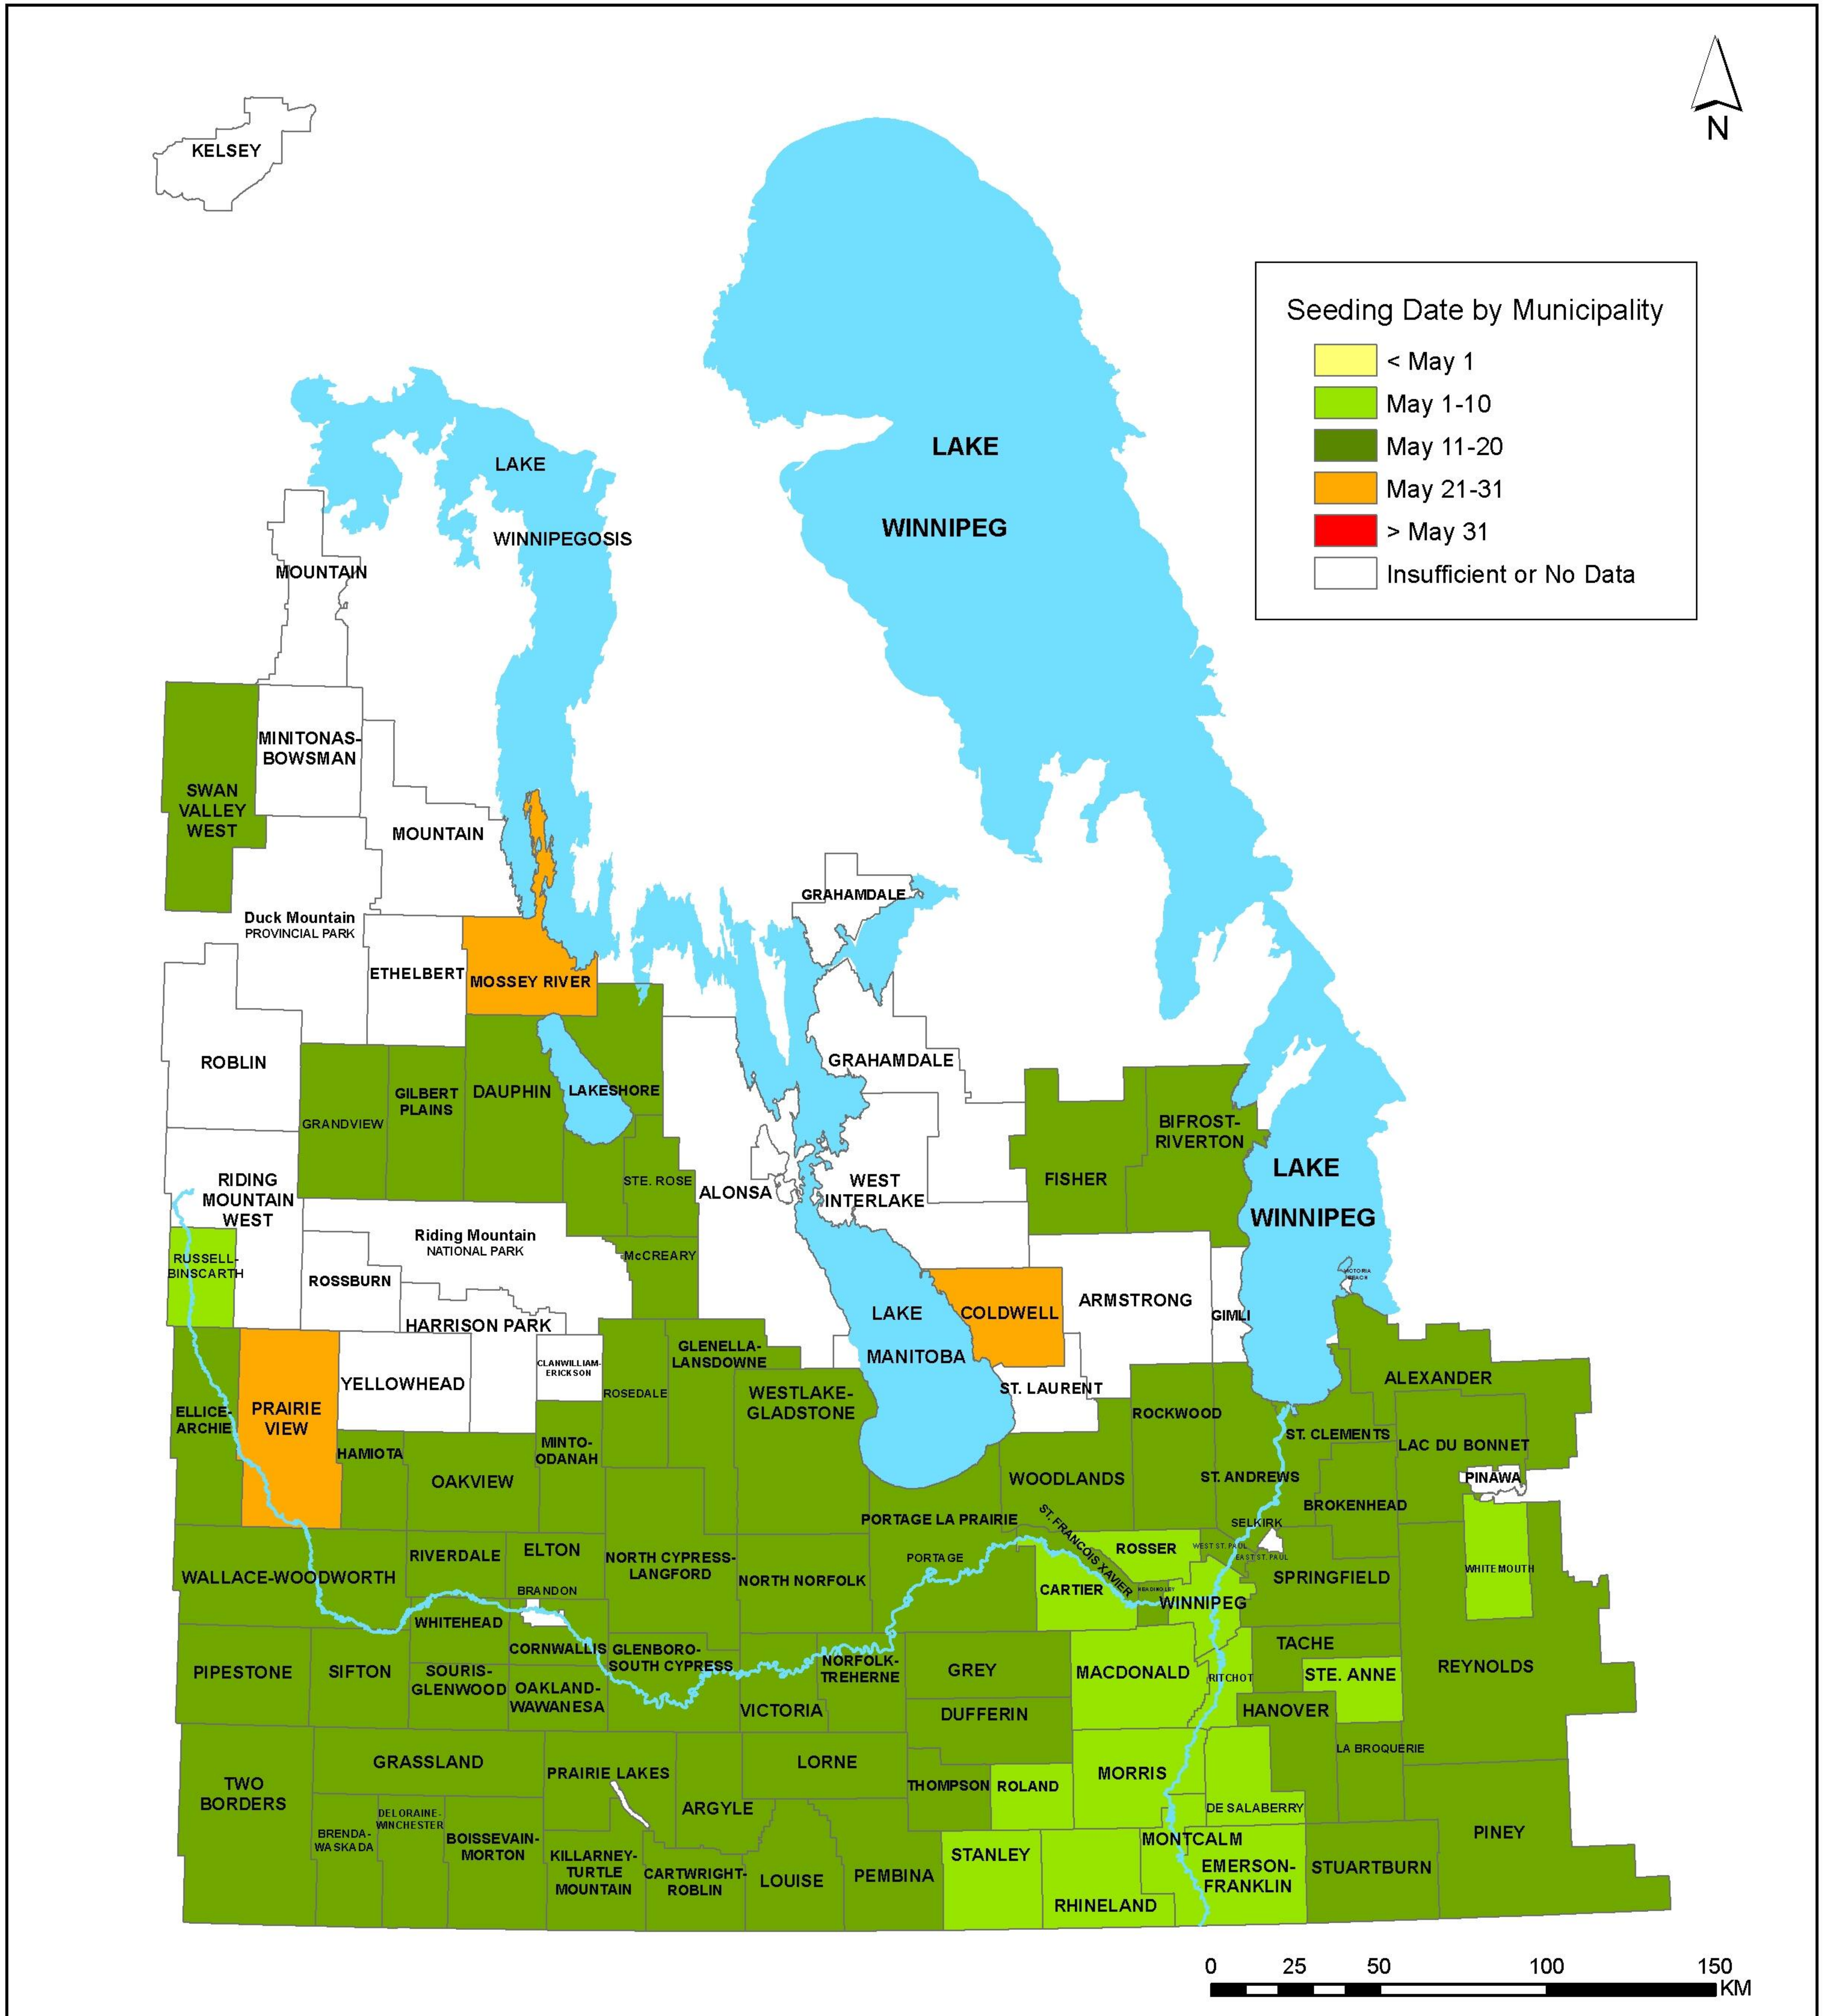

# Average Seeding Date - Grain Corn (2010 - 2019)

Source: MASC Seeded Acreage Report  
Created By: MASC, 2020

NOTE: A minimum of 3 years data are required for an RM average to be displayed.