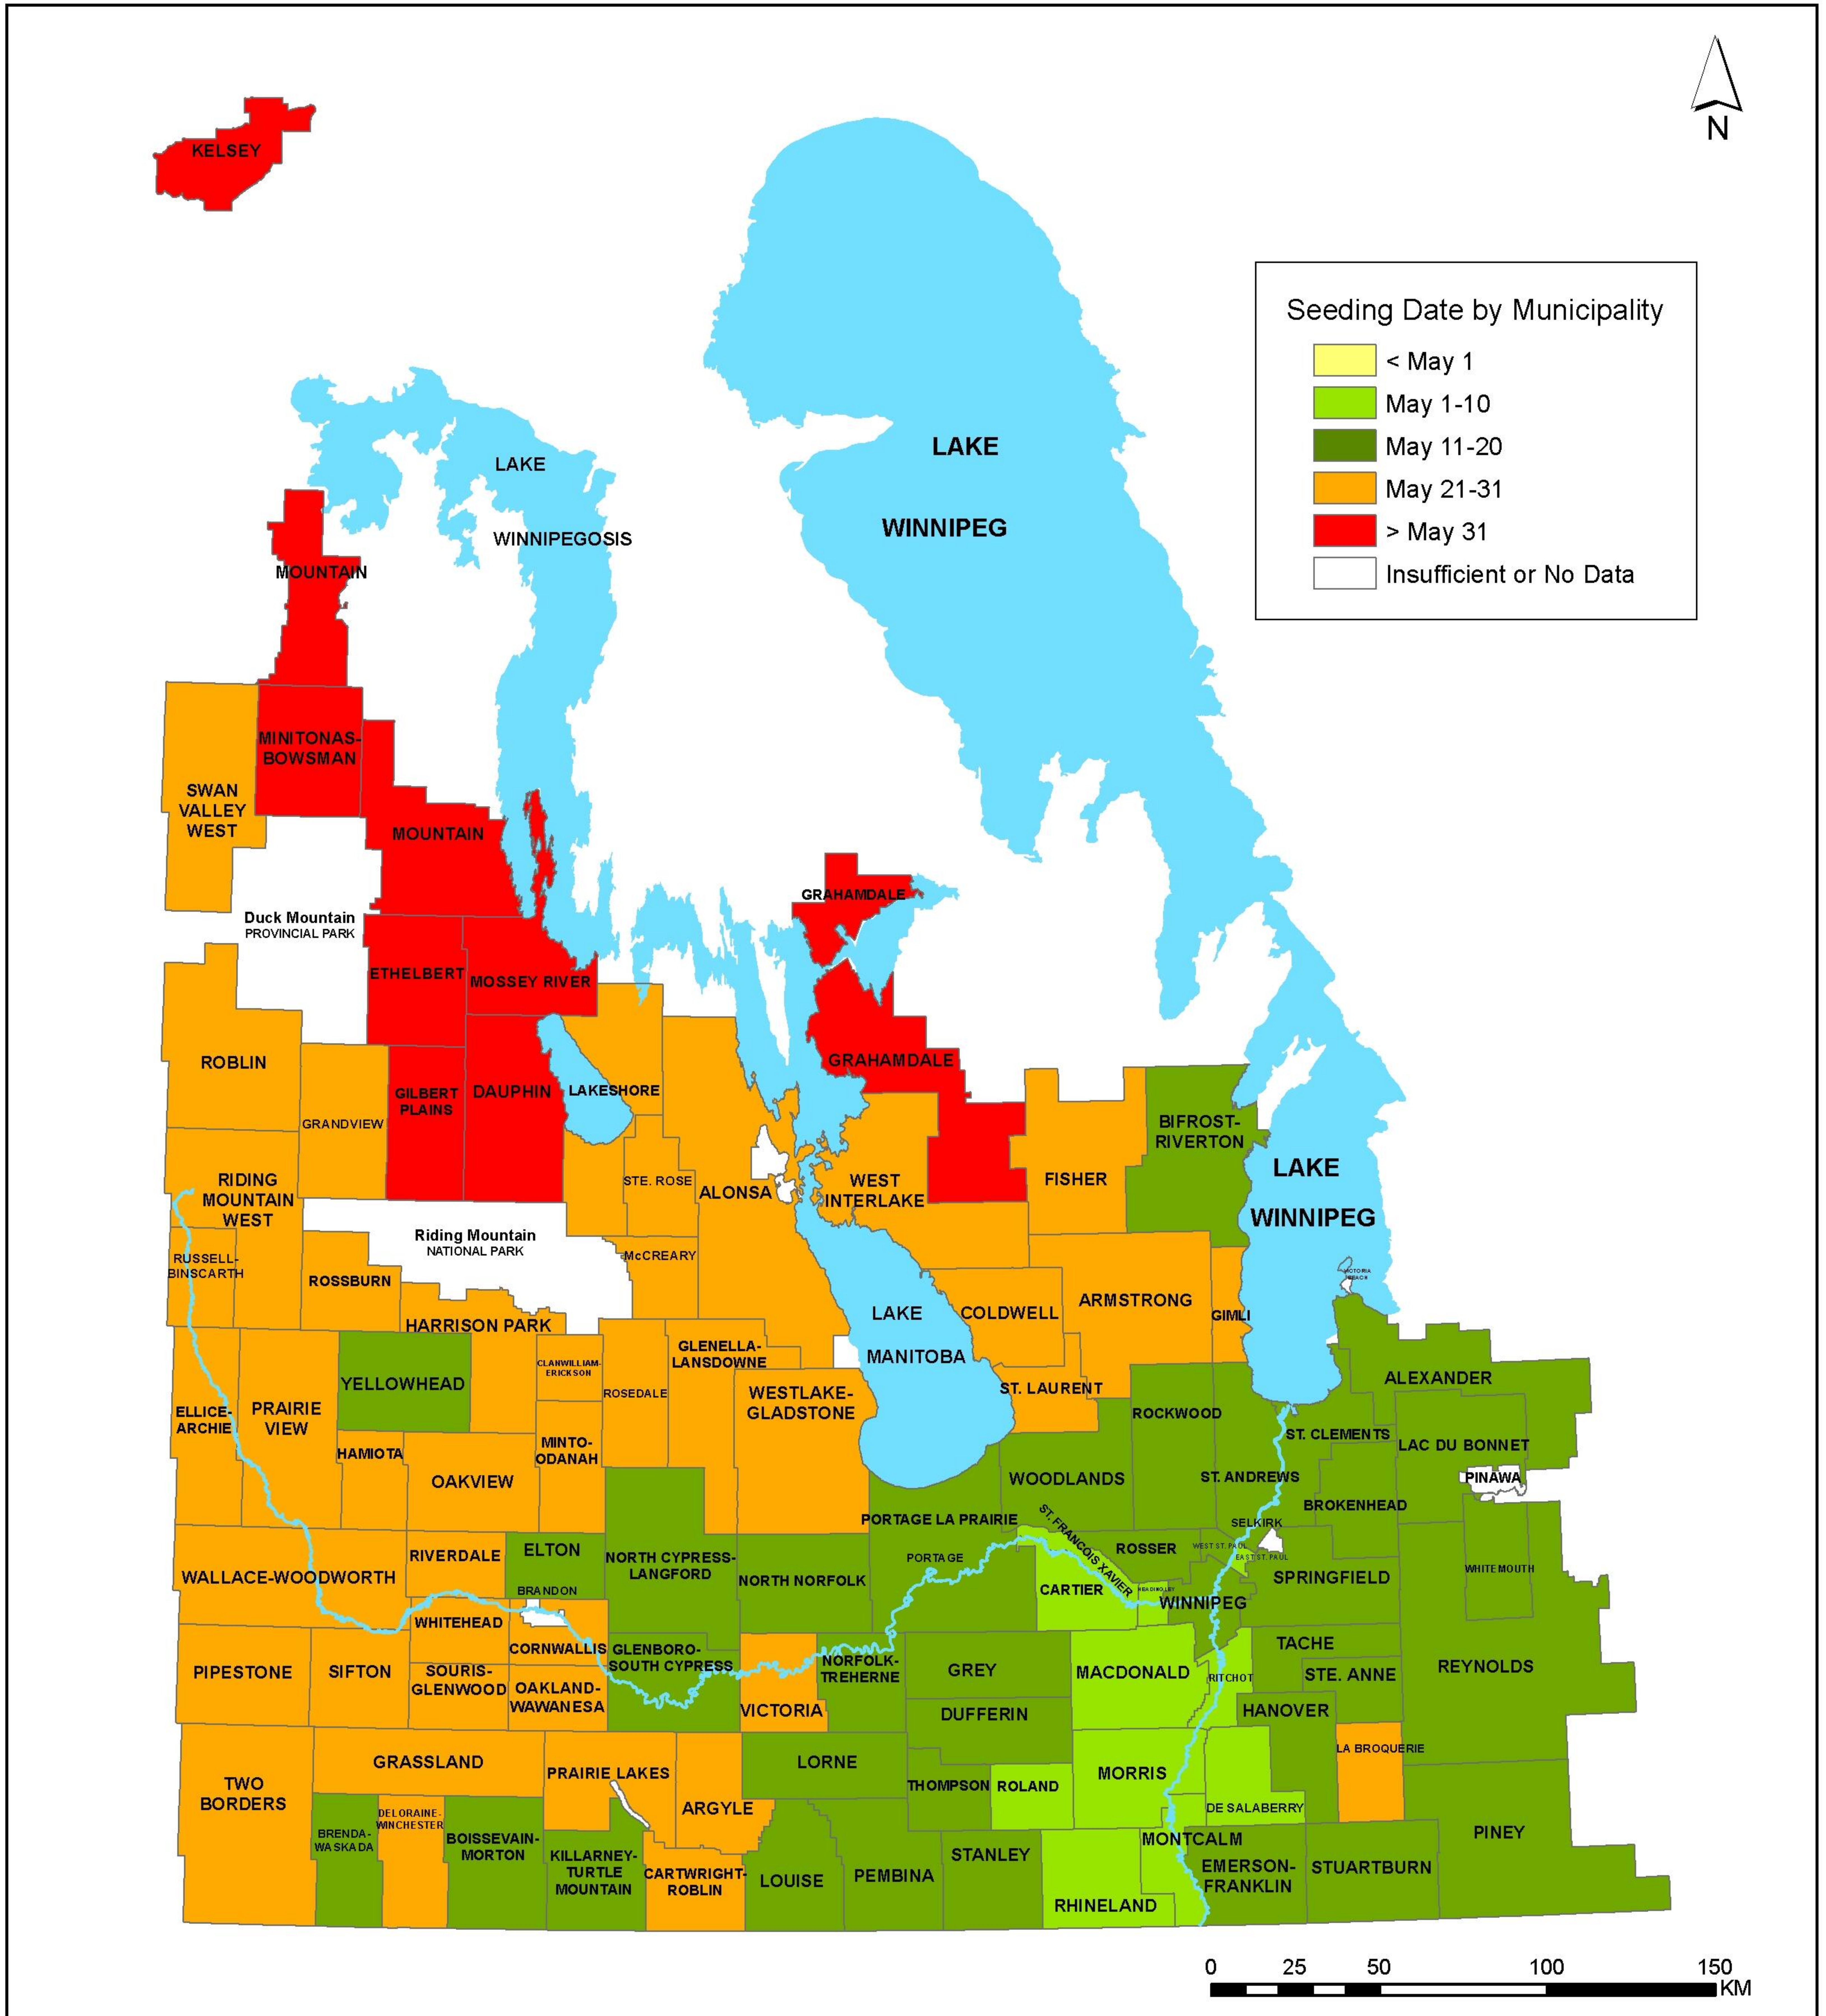

# Average Seeding Date - Oats (2010 - 2019)

Source: MASC Seeded Acreage Report  
Created By: MASC, 2020

NOTE: A minimum of 3 years data are required for an RM average to be displayed.