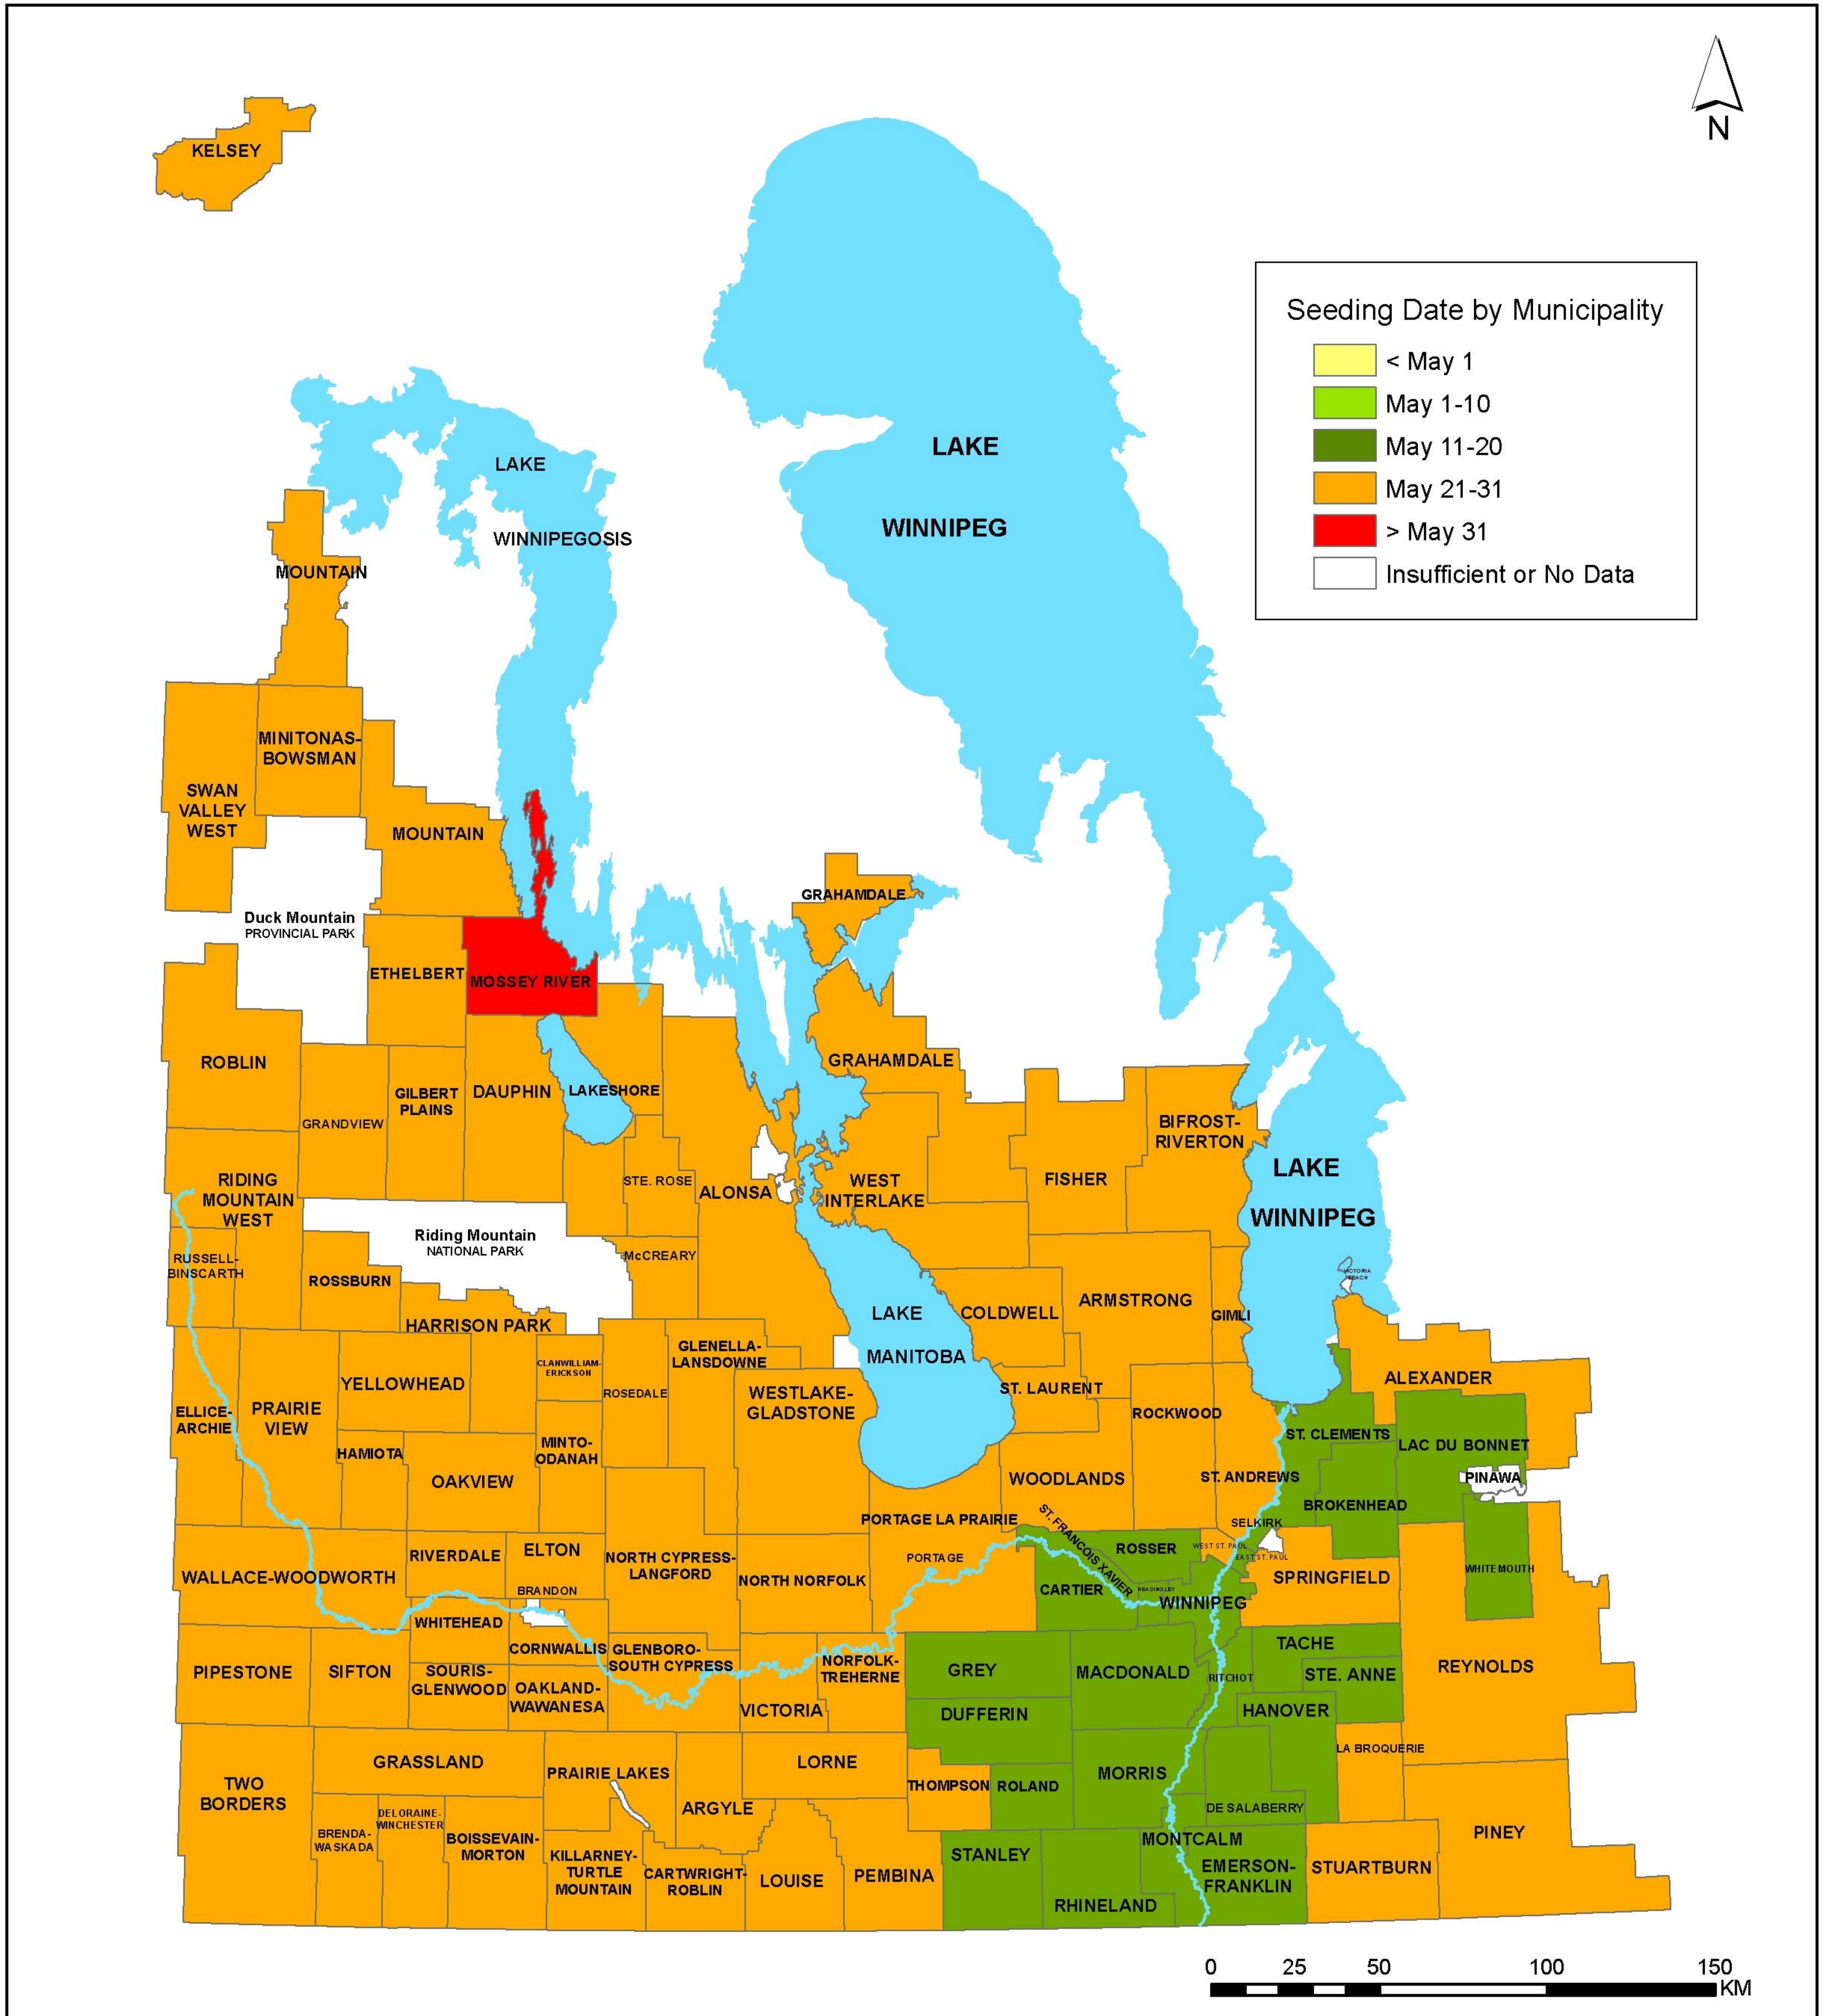

Average Seeding Date - Soybeans (2010 - 2019)

Source: MASC Seeded Acreage Report
Created By: MASC, 2020

NOTE: A minimum of 3 years data are required for an RM average to be displayed.