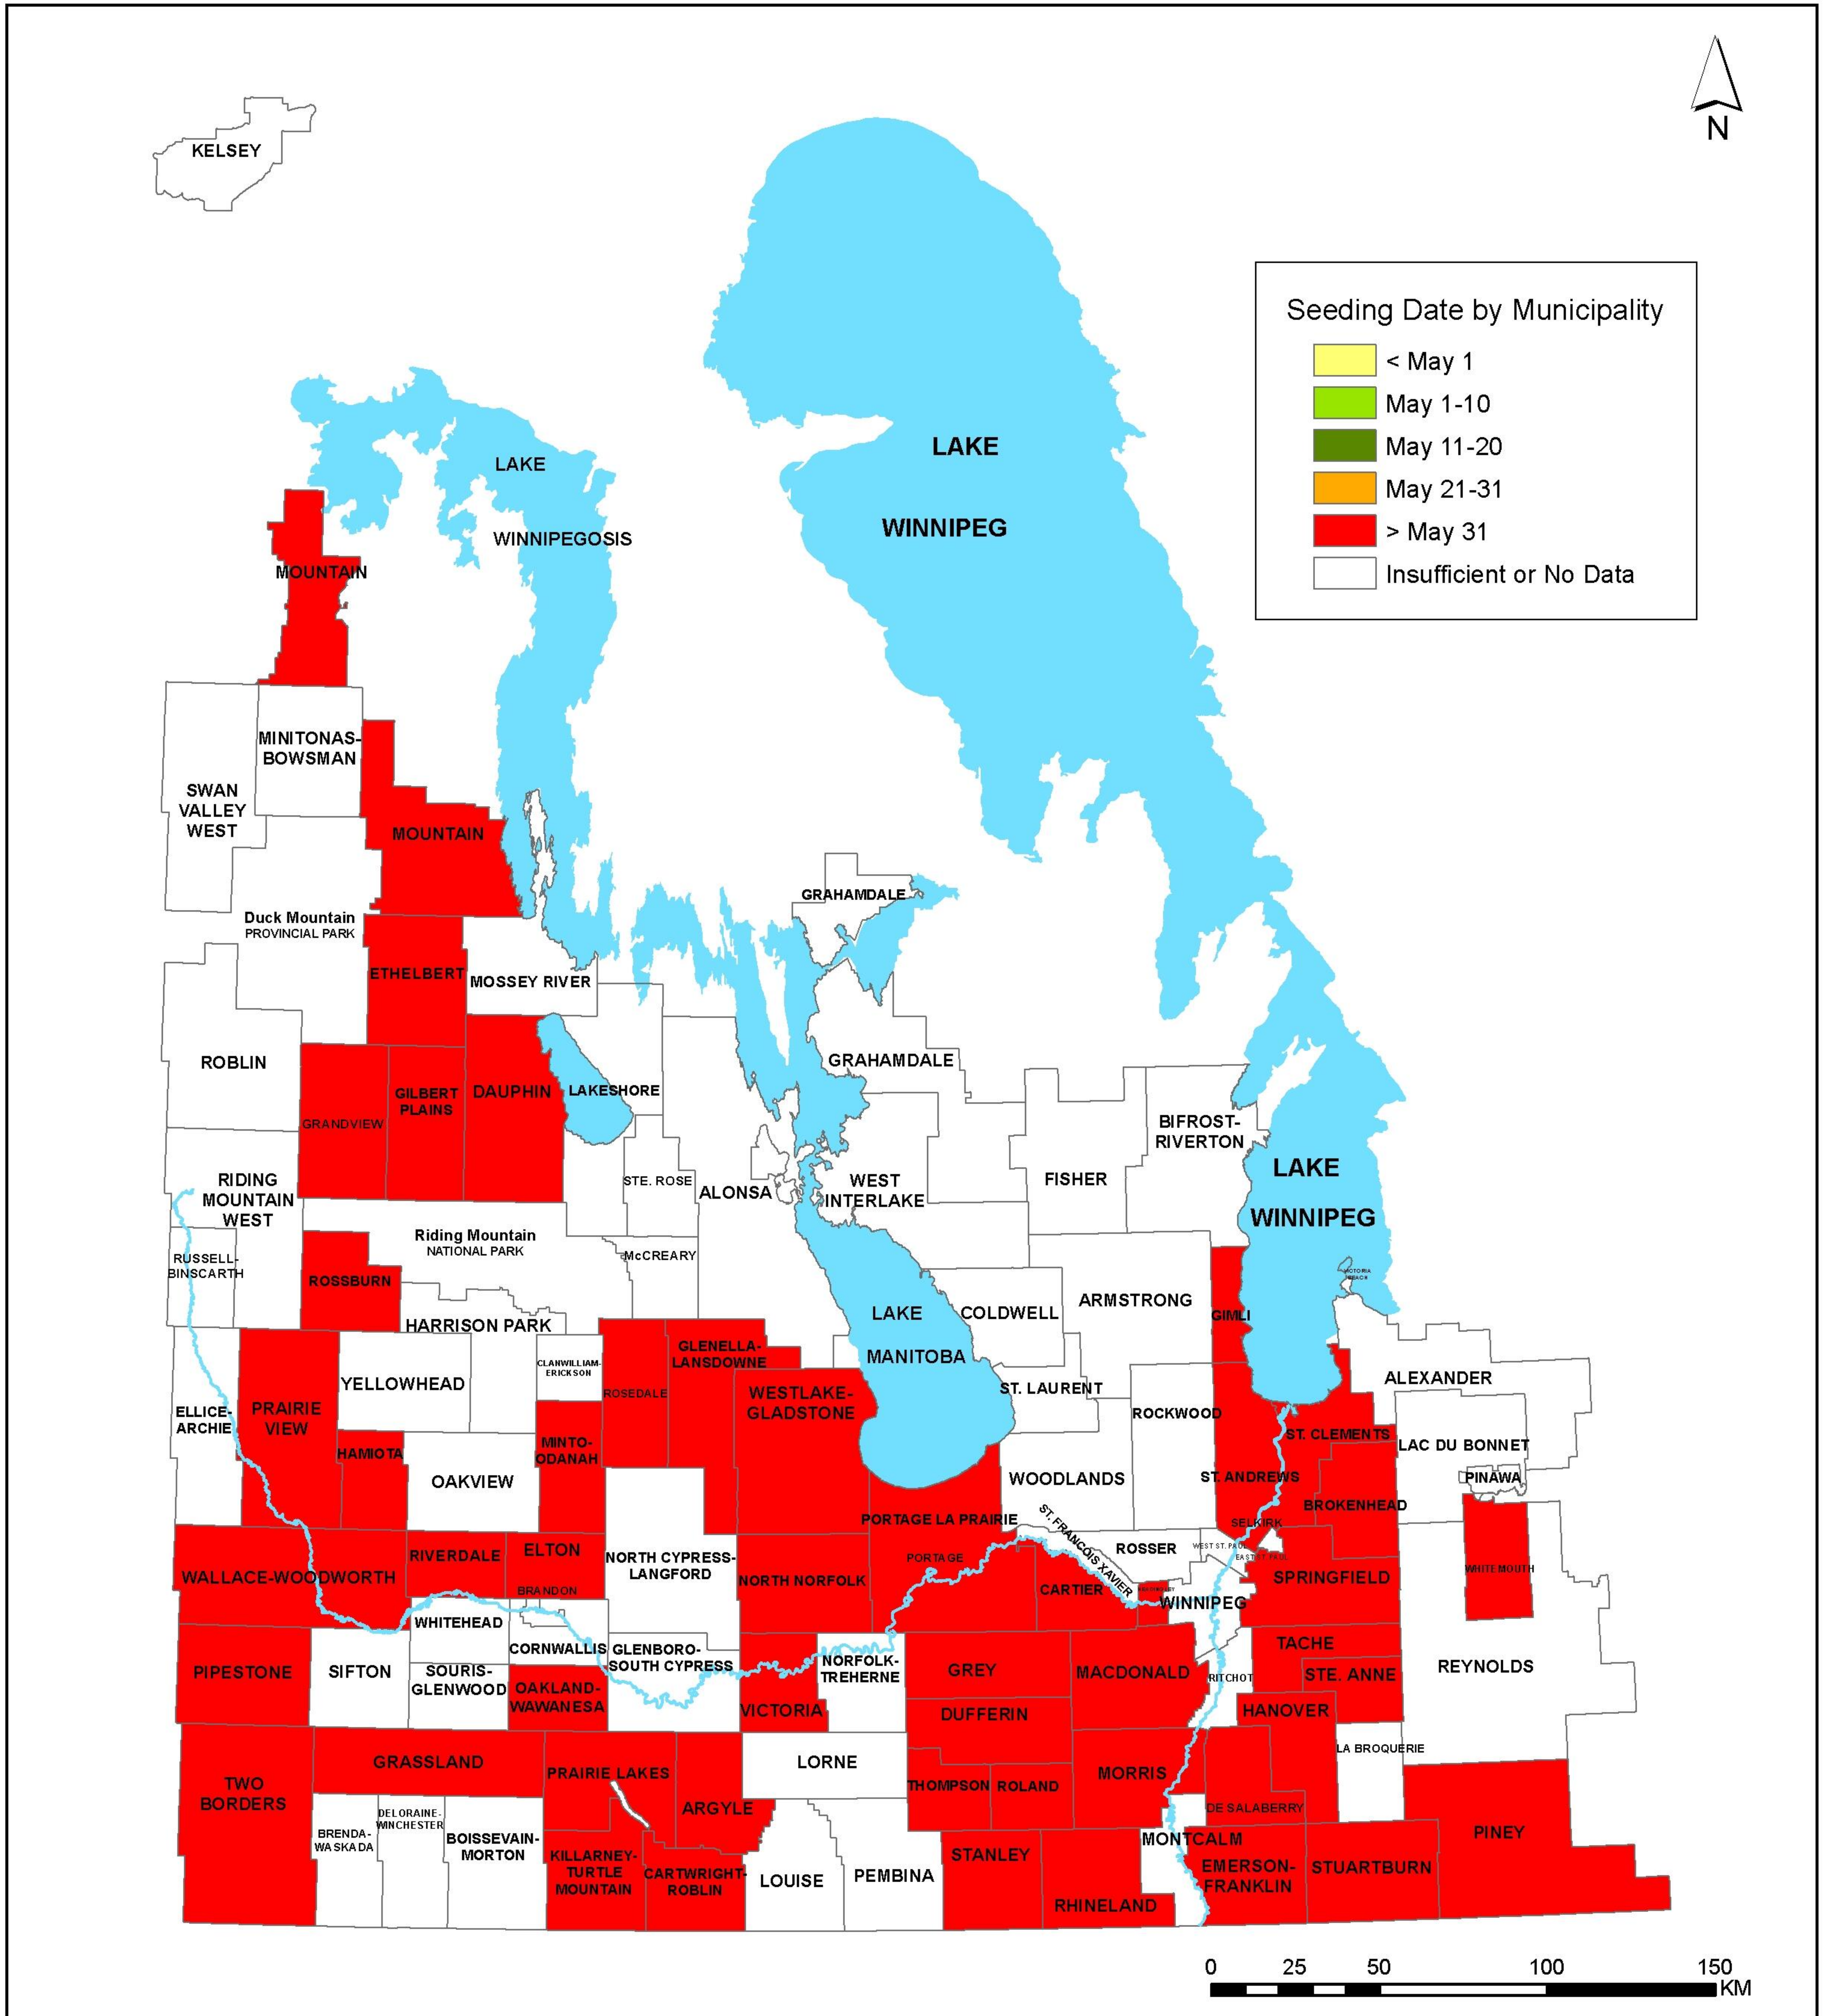

Average Seeding Date - Winter Wheat (2019)

Source: MASC Seeded Acreage Report
Created By: MASC, 2020

NOTE: A minimum of 3 years data are required for an RM average to be displayed.