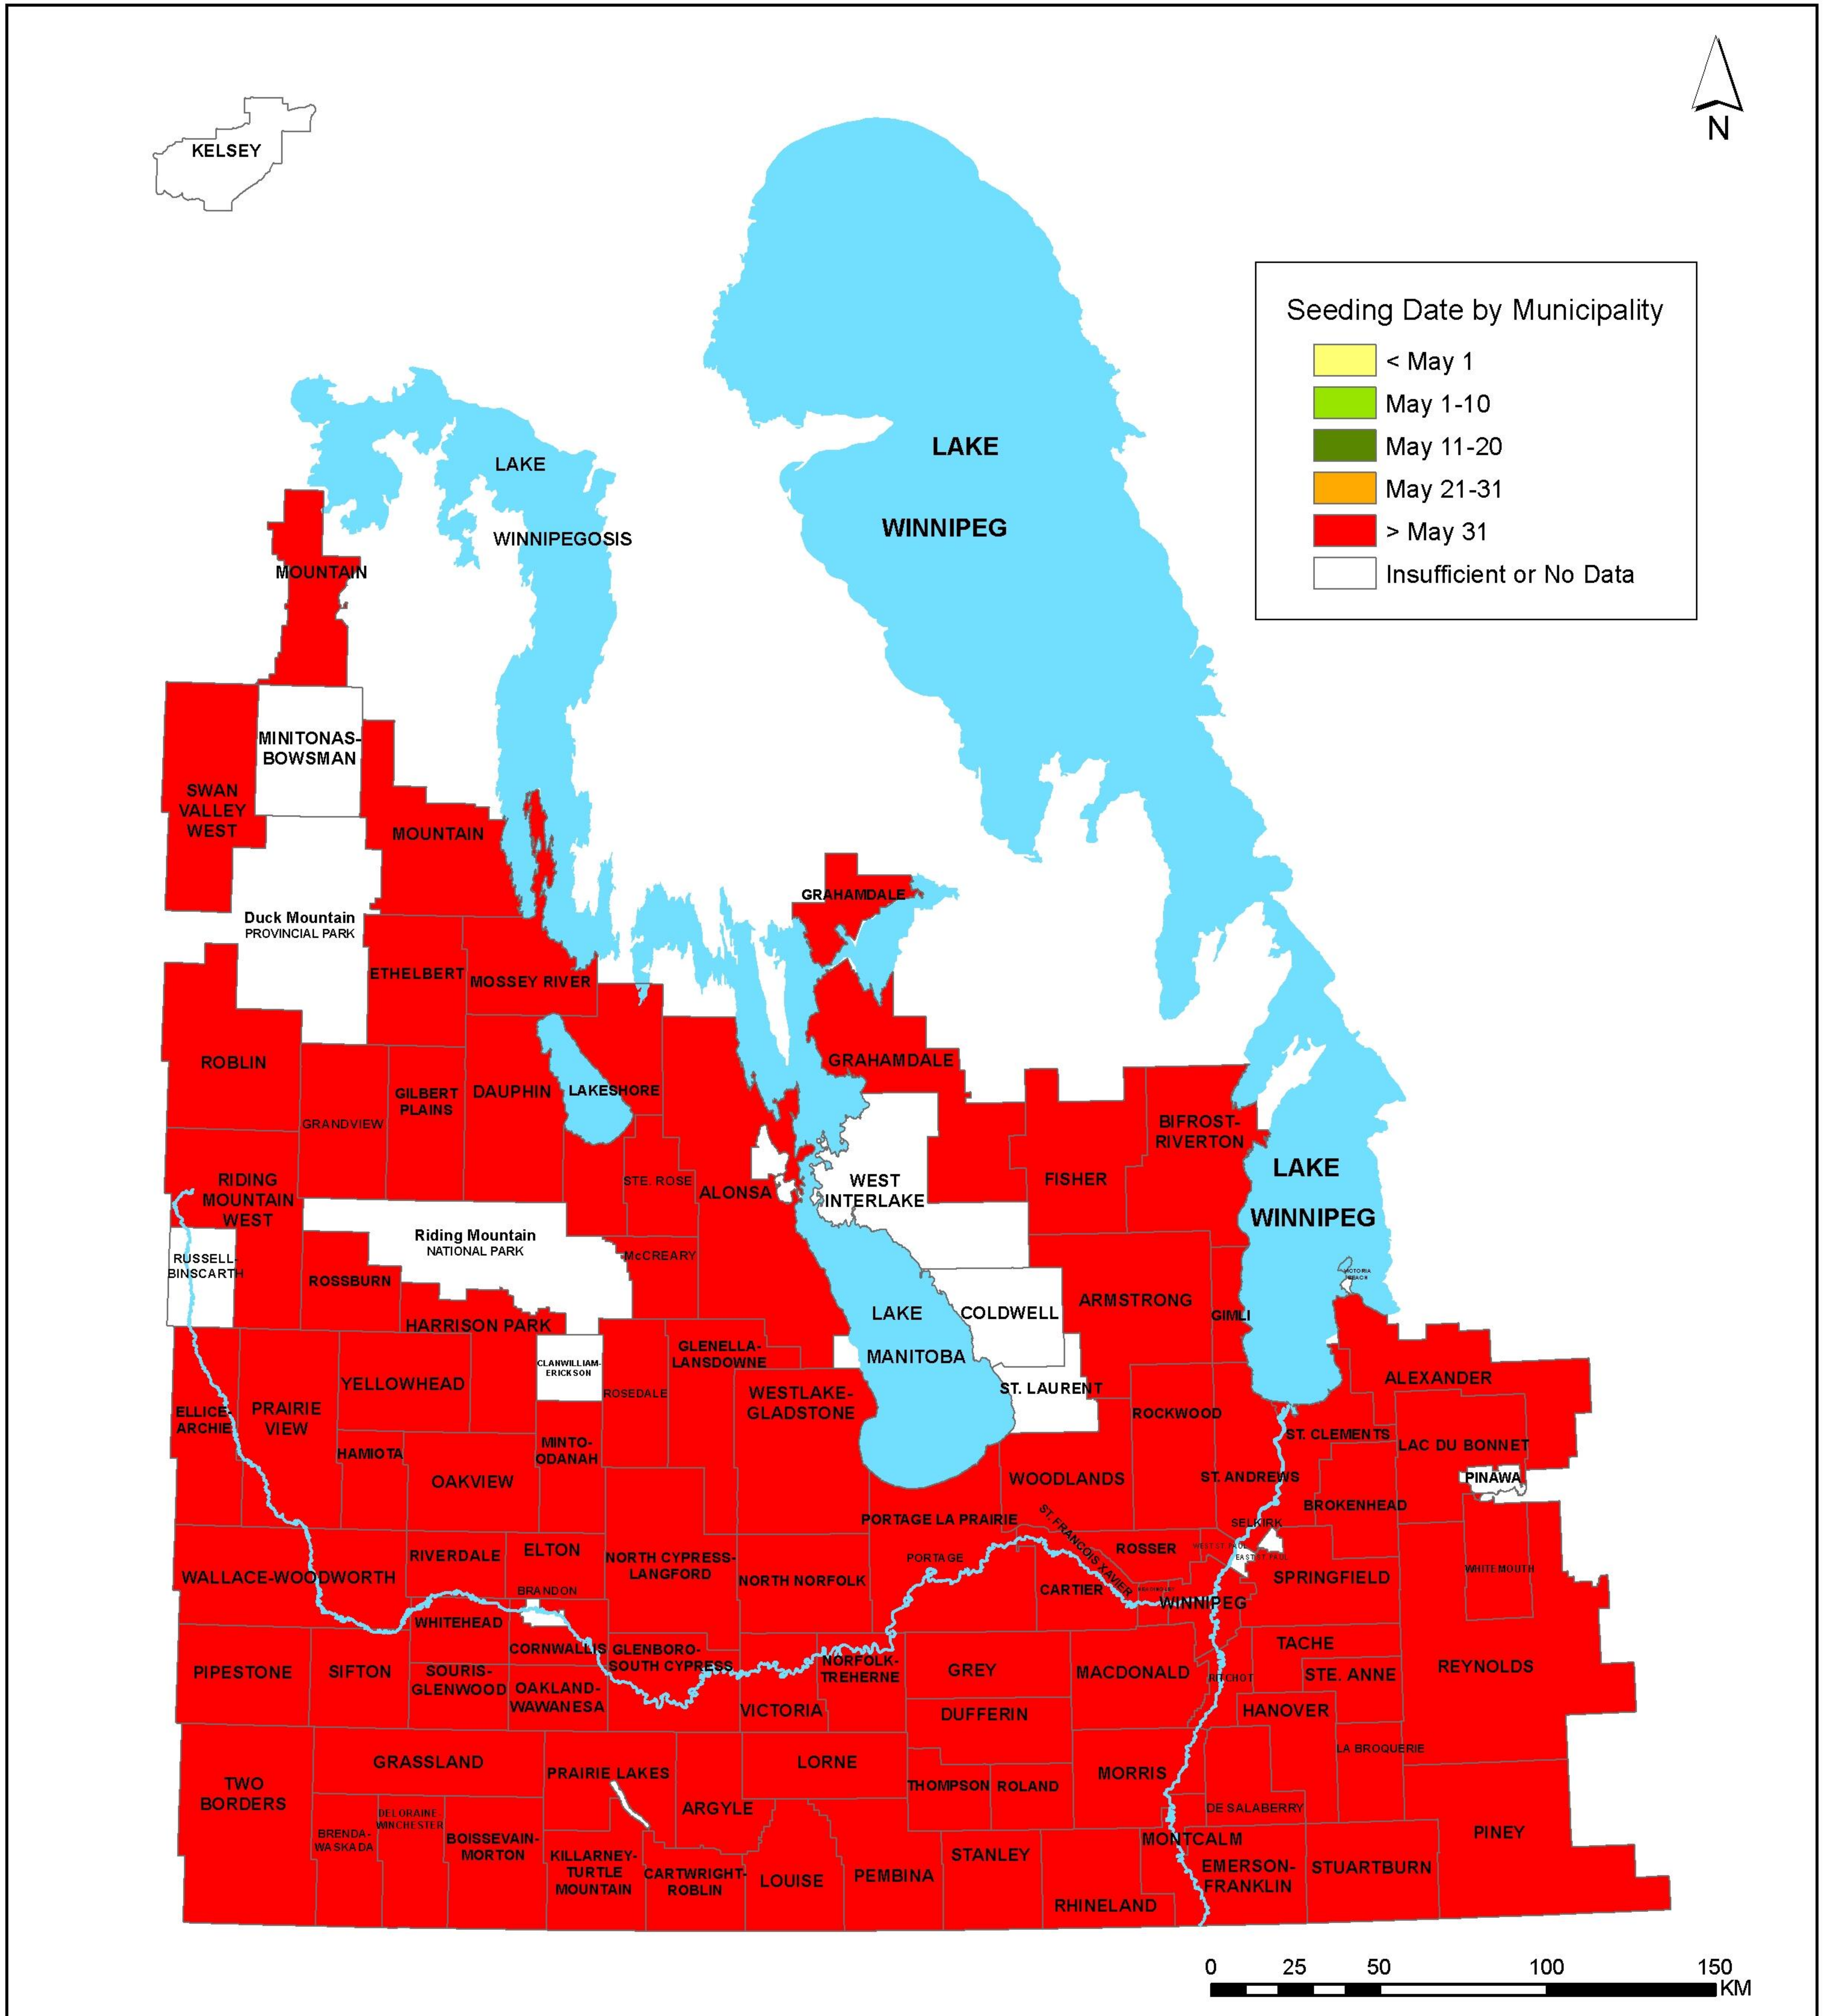

Average Seeding Date - Winter Wheat (2010 - 2019)

Source: MASC Seeded Acreage Report
Created By: MASC, 2020

NOTE: A minimum of 3 years data are required for an RM average to be displayed.